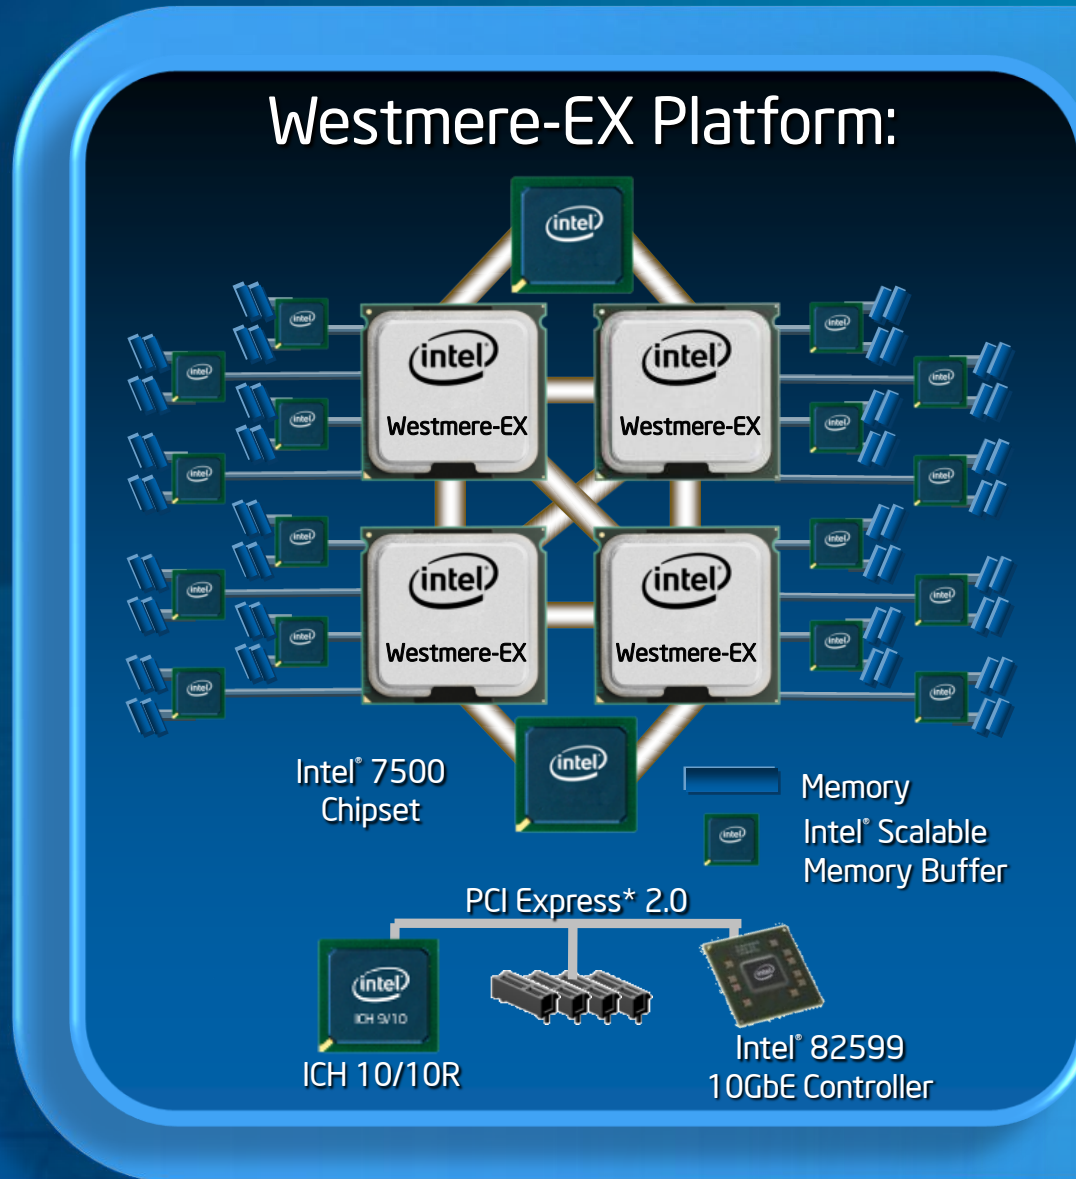

10 Core / 20 Threads Processor

2X the Memory Capacity*

Enhanced Security

Second Generation High-k Metal Gate (32nm)

Sponsors of Tomorrow™

*WSM-EX supports DIMM densities up to 32GB; this is double the 16GB DIMM maximum supported by Xeon 7500. For a typical 4-socket 64-DIMM slot system, the maximum memory capacity with Westmere EX is 2TB (64slots*32GB/slot)—double the 1TB (64 slots * 16GB/slot) of Xeon 7500.