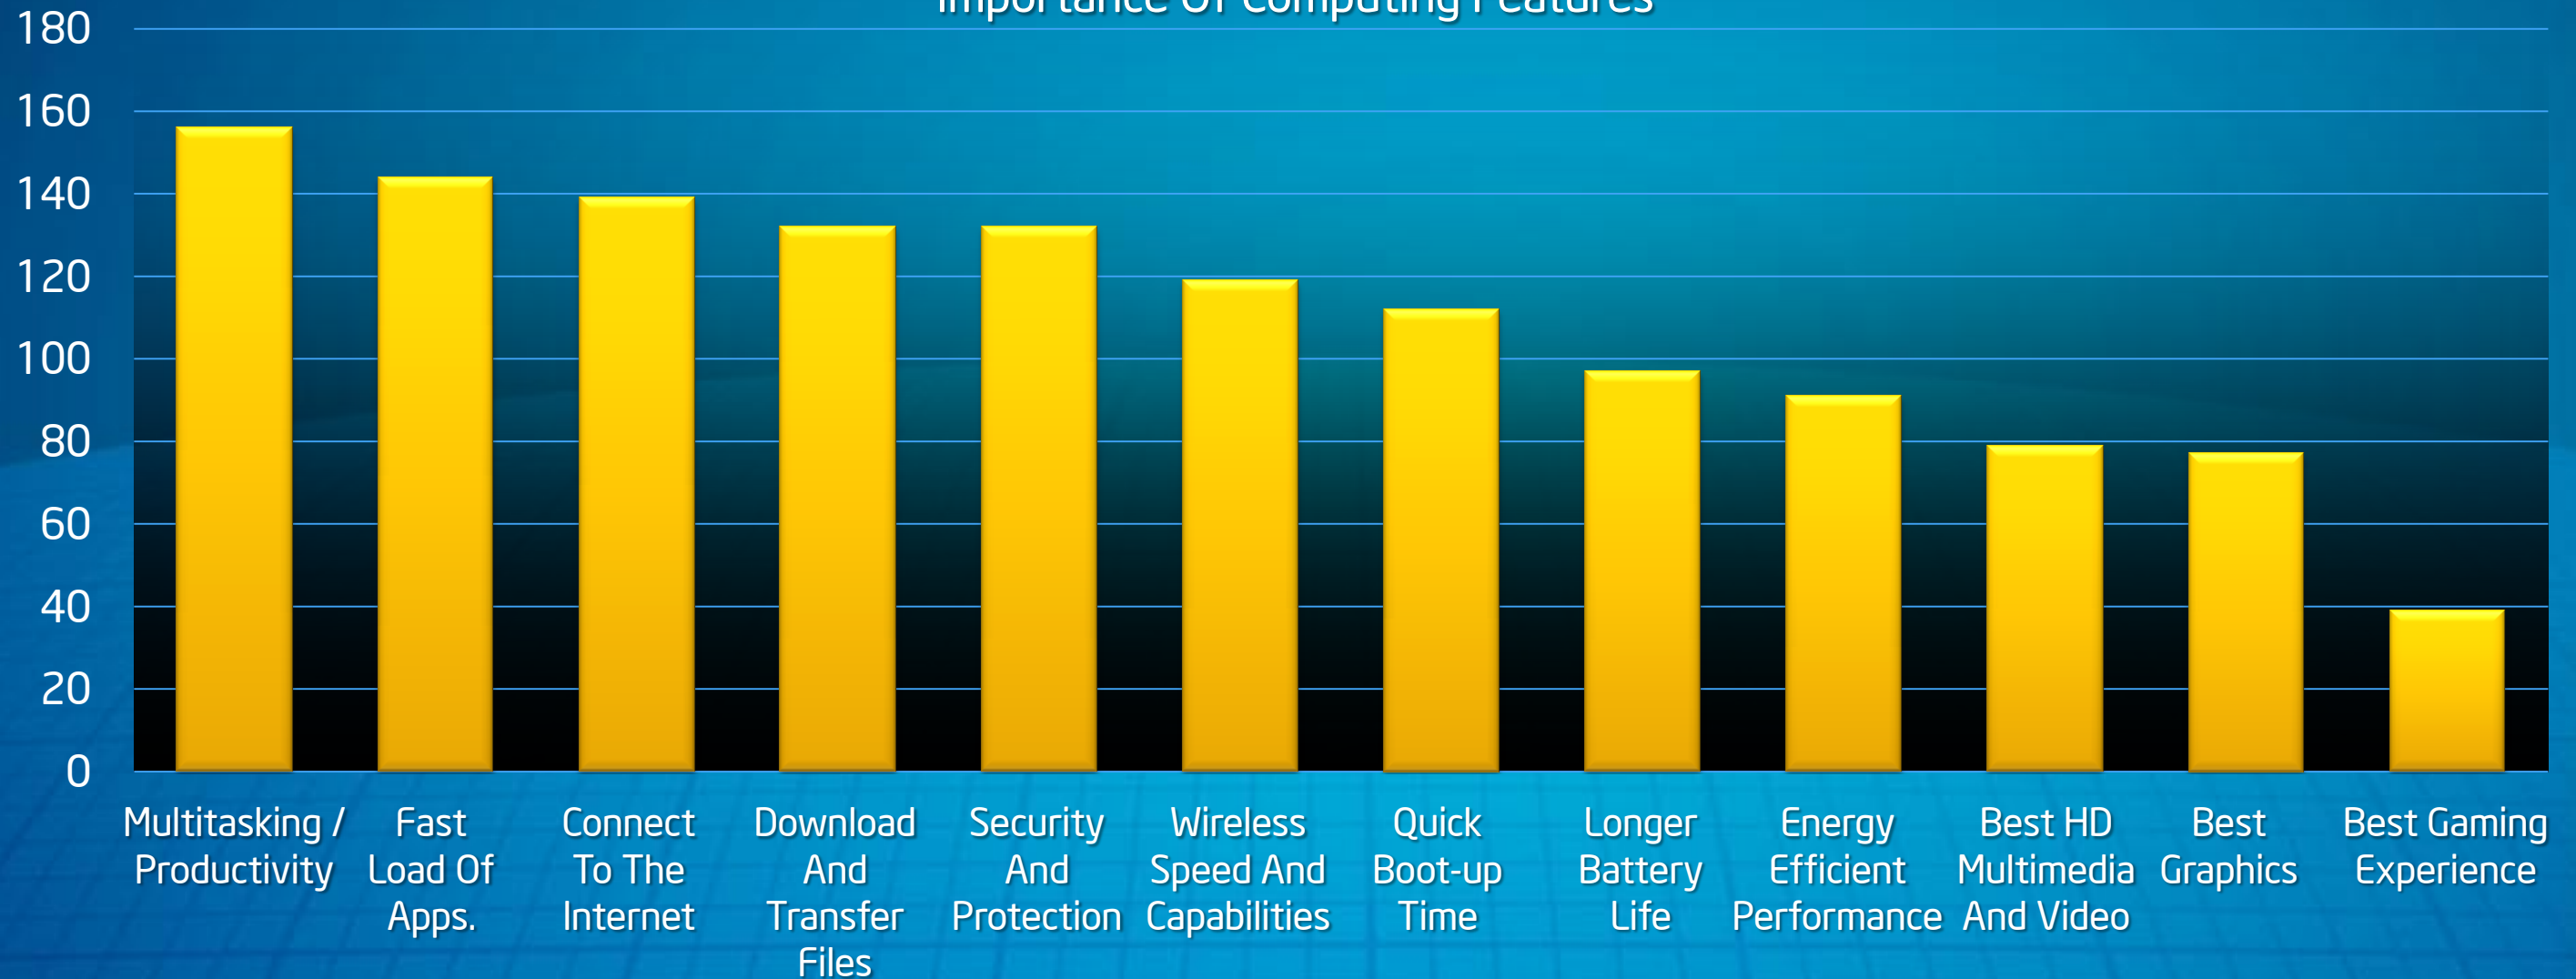

Users Want A SEAMLESS Computing Experience

Responsive, Connected, Visual, Efficient

Importance Of Computing Features

Sponsors of Tomorrow™