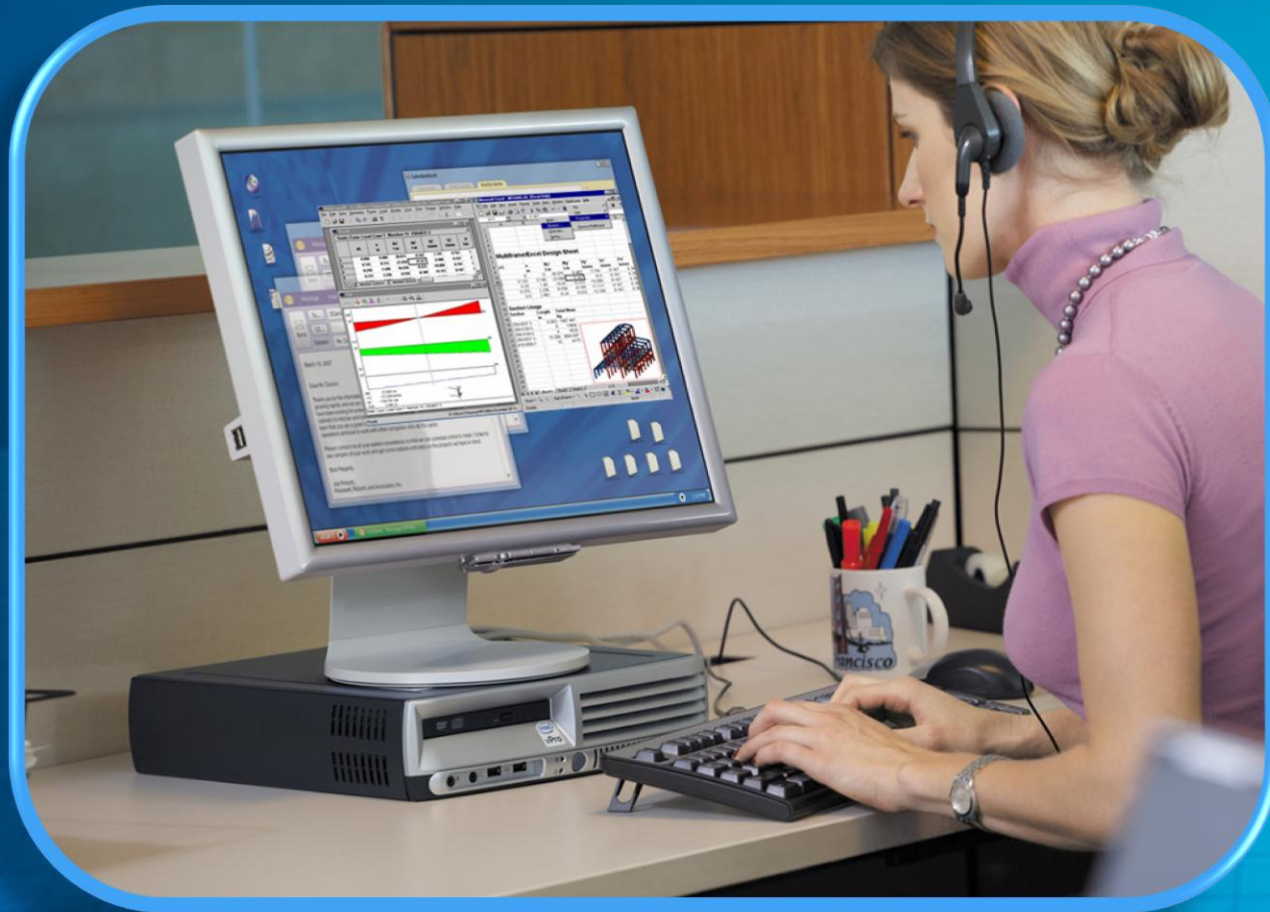

The Daily COMPUTING EXPERIENCE Has Evolved

Data & Text