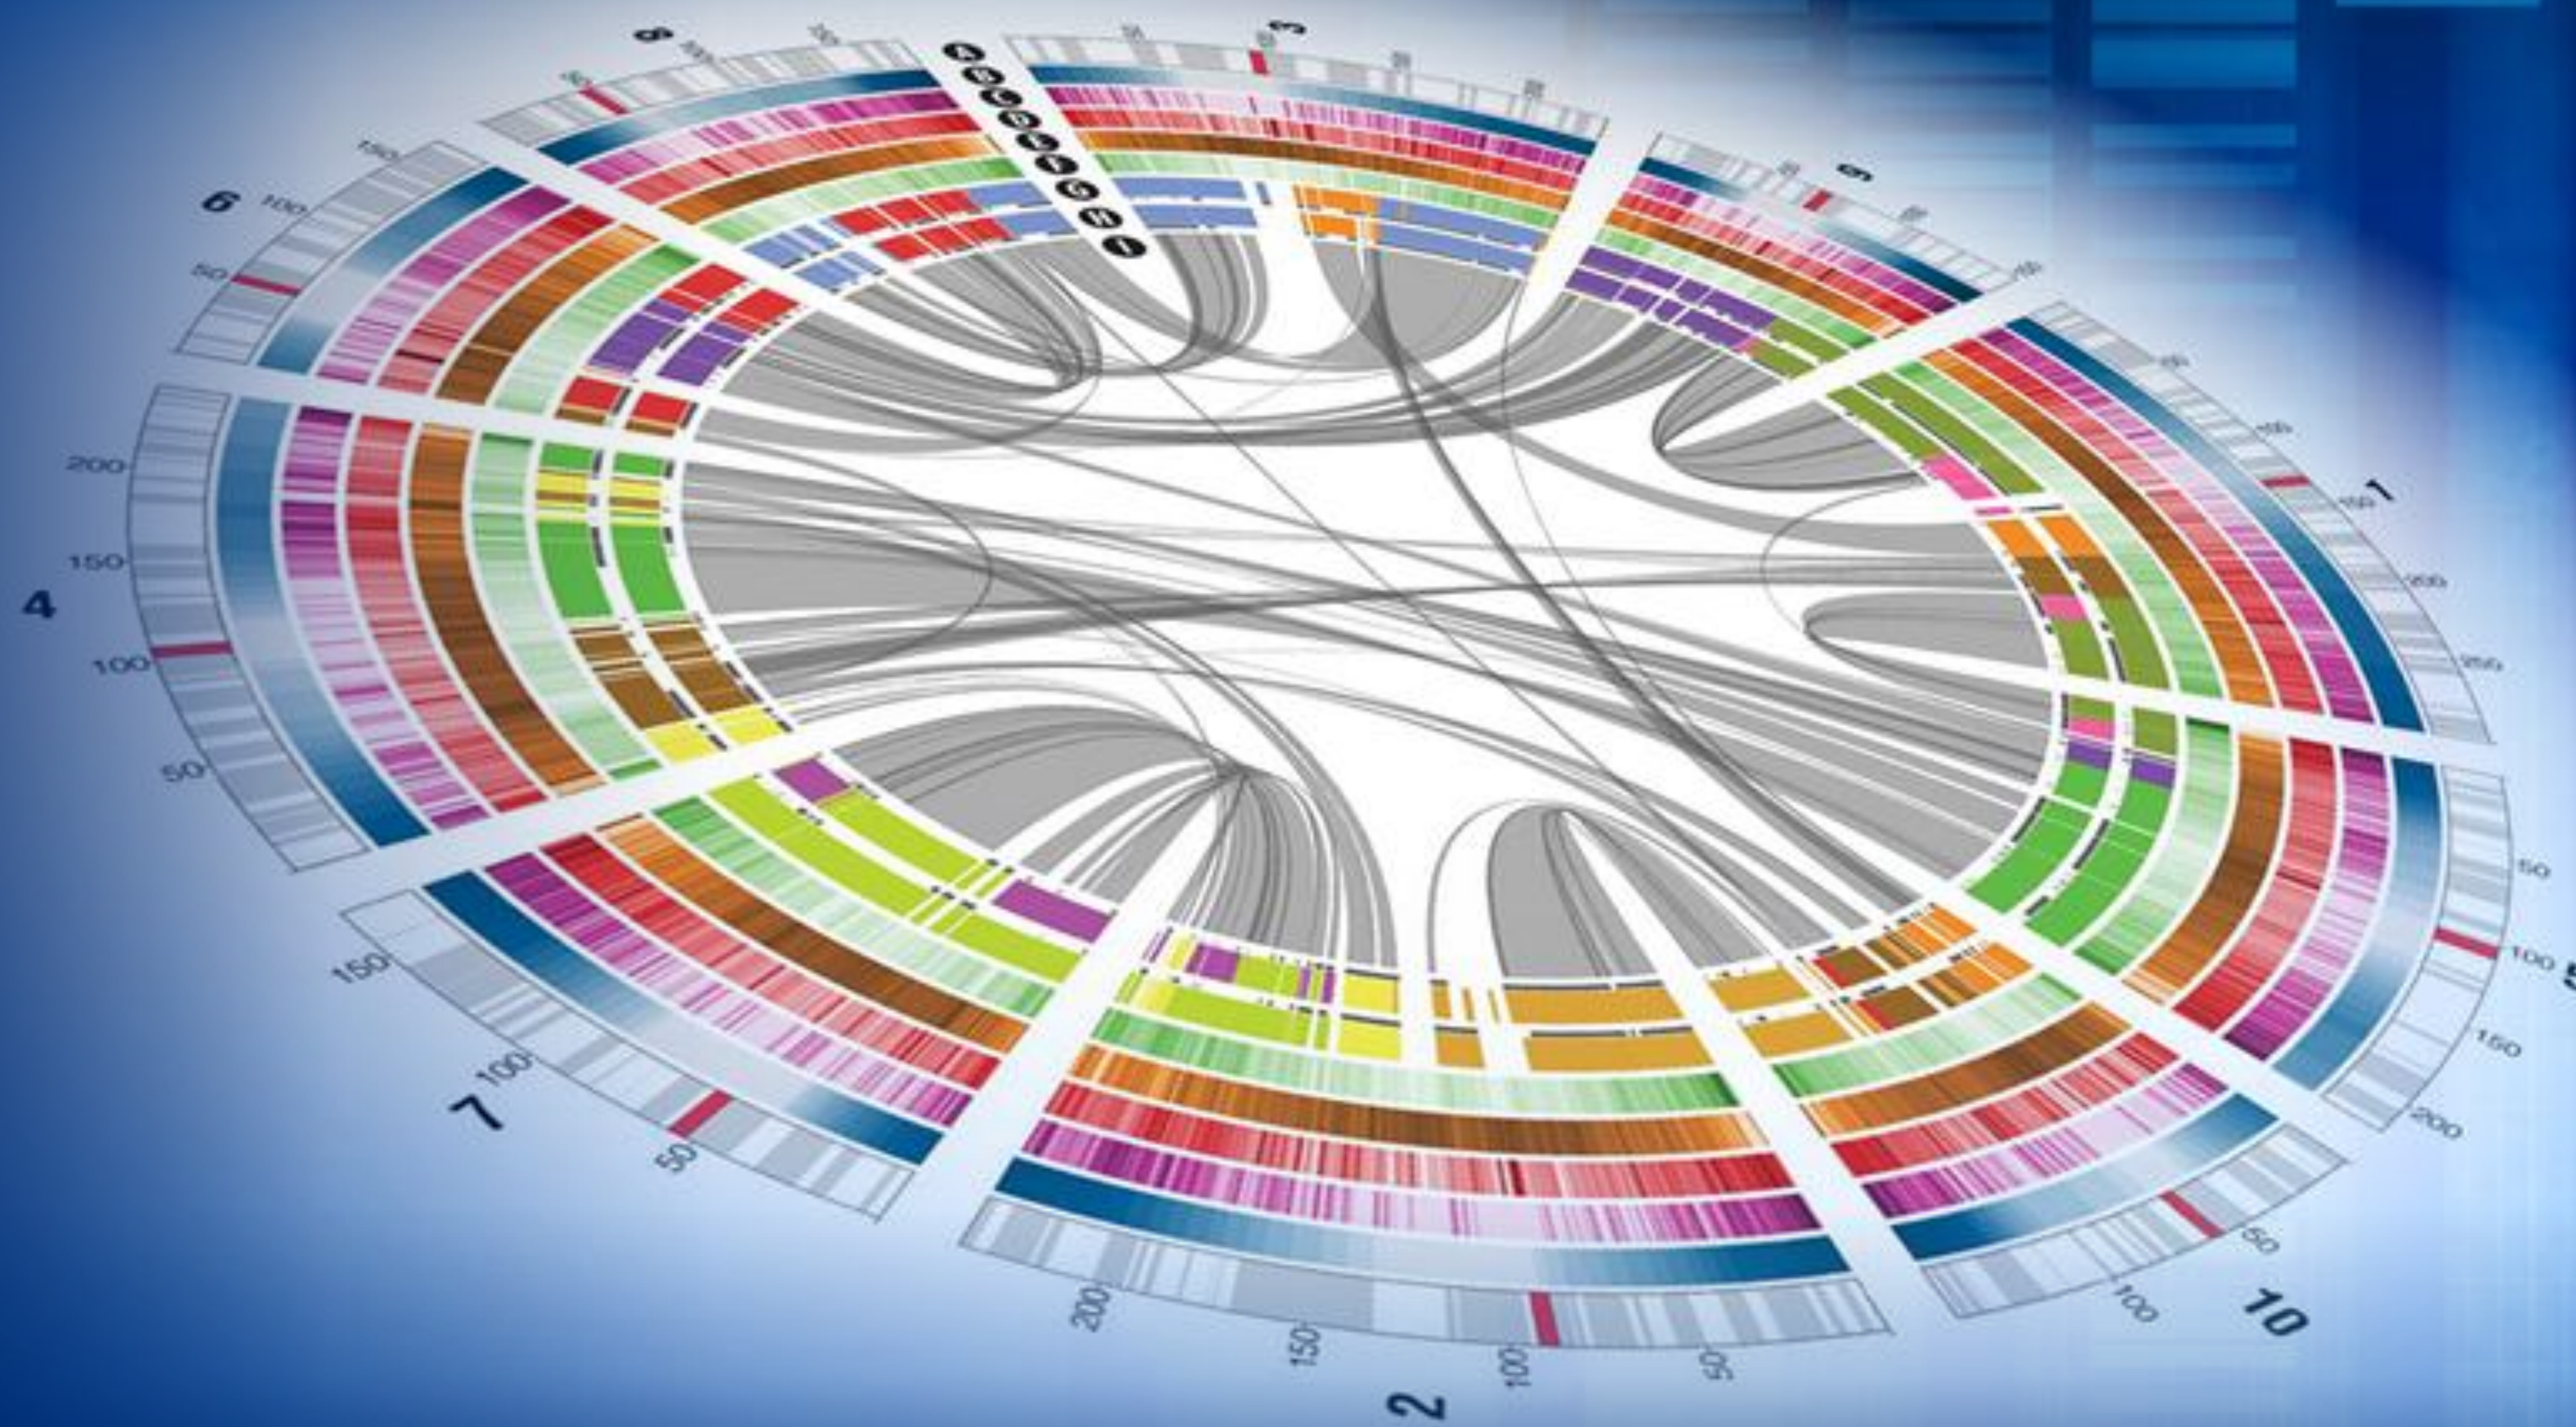

Changing Lives By
CUSTOMIZING CARE