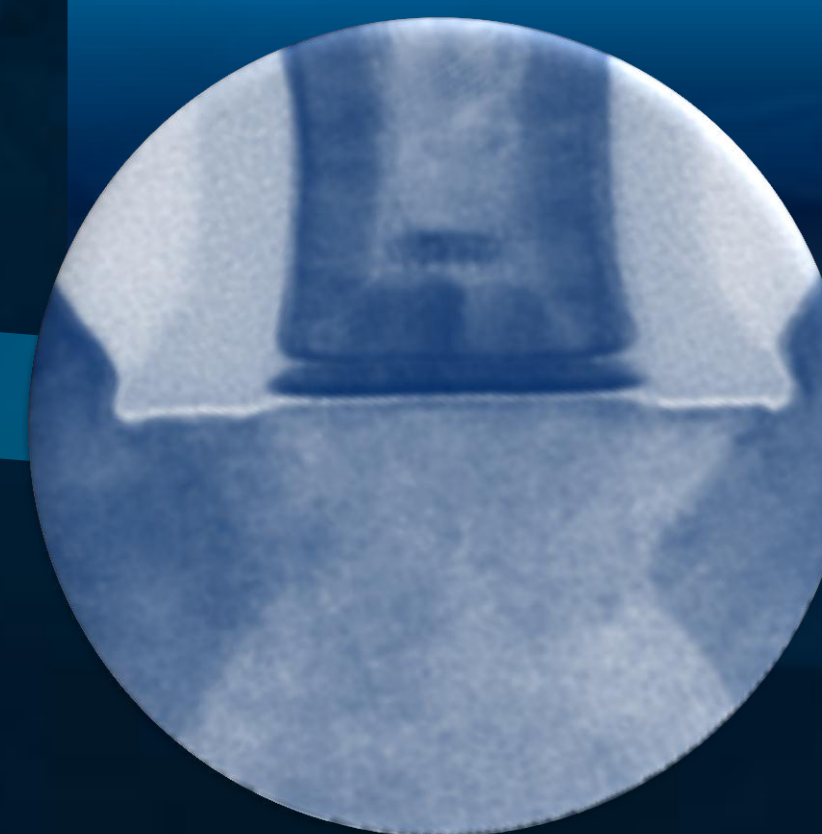

TRANSISTORS

The Essential Element of Innovation

90 nm
2003

65 nm
2005

45 nm
2007

32 nm
2009

22 nm
2011

14 nm
2013

10 nm
2015

7 nm
2017