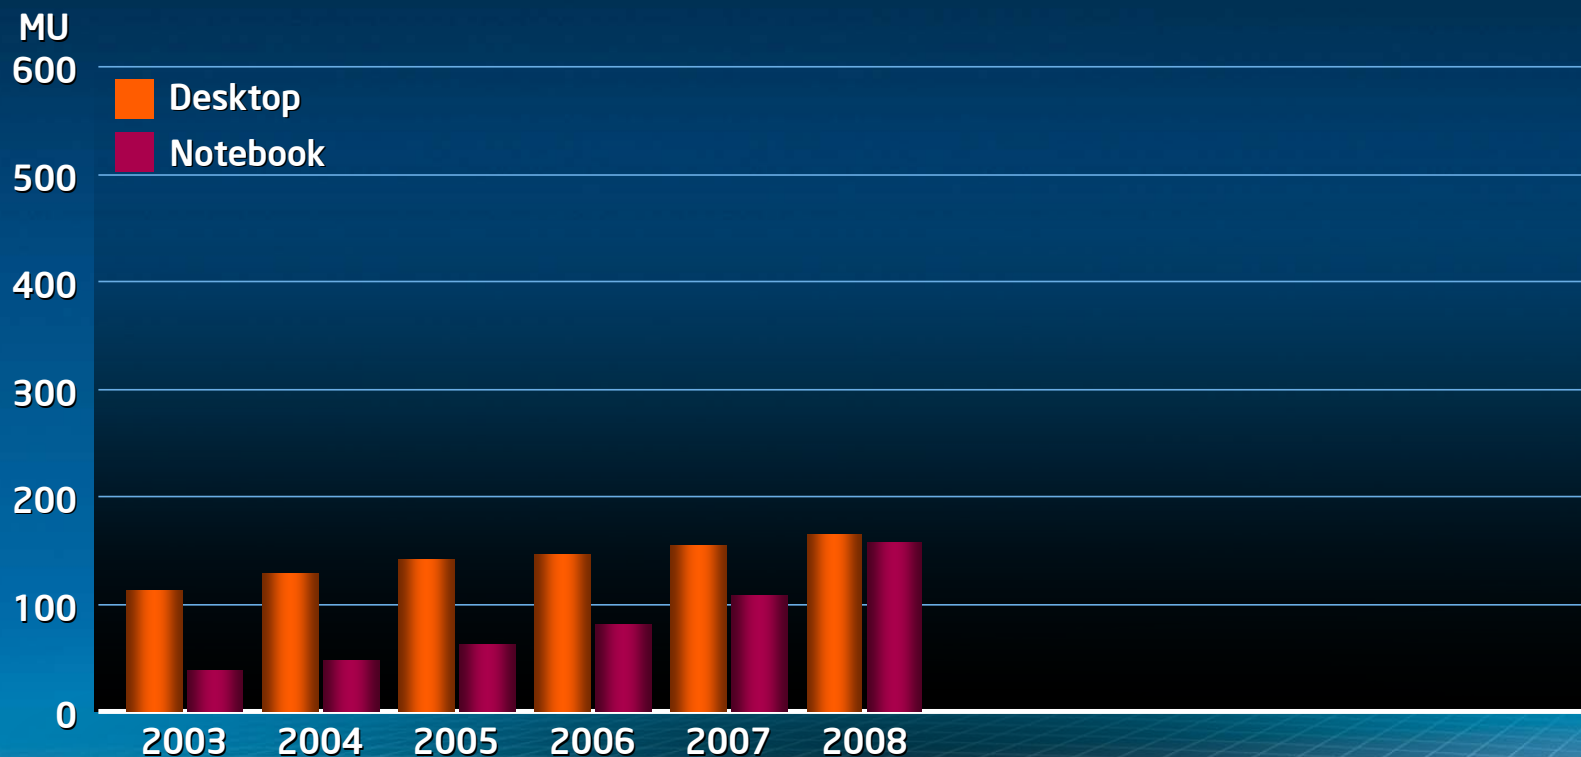

The background features a complex digital circuit board pattern in shades of blue, purple, and green. A bright blue lens flare is visible on the left side. In the lower-left foreground, there is a 3D rendering of a multi-layer printed circuit board (PCB) with various colored components and traces. The floor is a light blue grid.

Invent the new reality.

Intel Developer
FORUM

Where Will "On-the-Go" Go?

Dadi Perlmutter
Executive Vice President
General Manager, Mobility Group

A group of people in a meeting room are gathered around several laptops. The laptops display various data visualizations, including line graphs and charts. The scene is overlaid with a blue grid pattern. The text "1 Billion Mobile IA Devices" is prominently displayed in the center of the image.

1 Billion Mobile IA Devices

Mobile Computing is Mainstream Today

Worldwide PC Shipments by Form Factor

Forecast

Source: Intel estimates

Notebook Offerings Expanding

Number of Notebook Designs

How Mobile Computing Became Mainstream