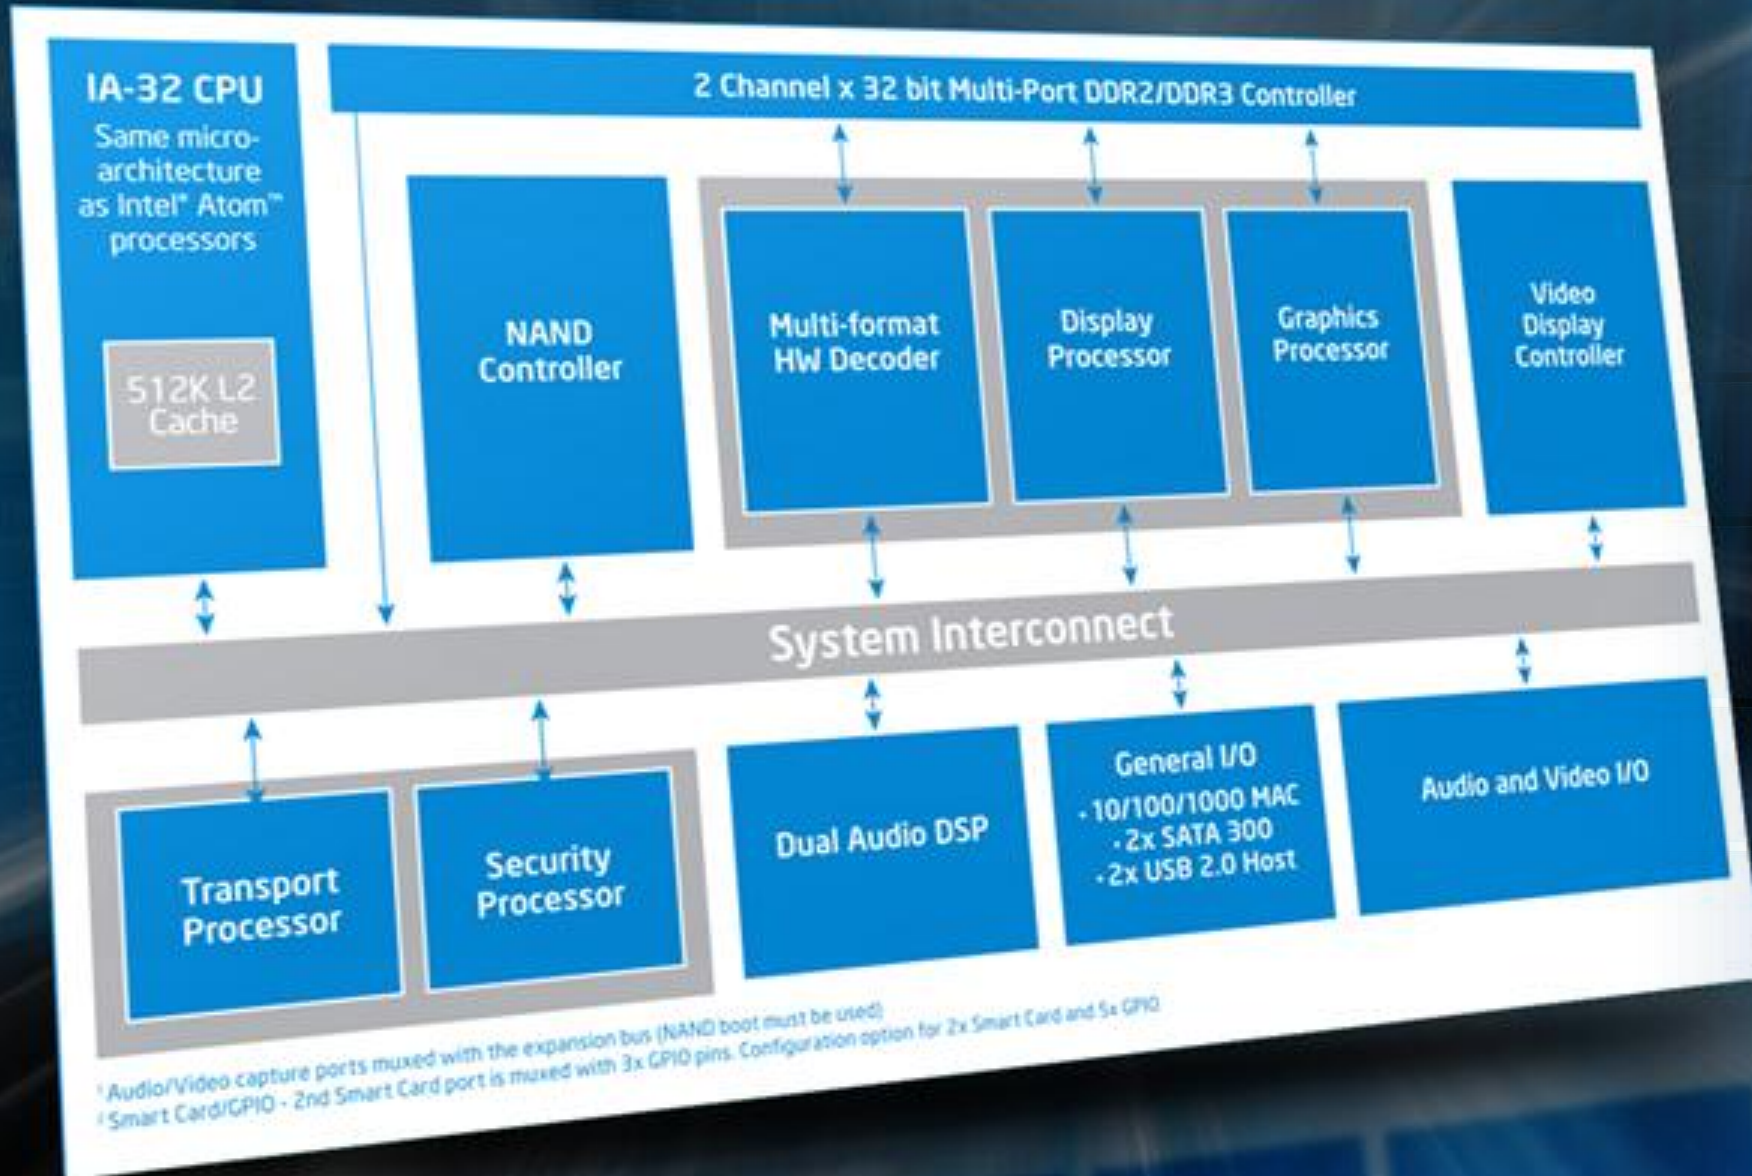

# 3 Vectors of Innovation

# Intel® Atom™ Processor CE4100

*Based on Atom and 45nm*

*Supports dual 1080p decode, high end-audio, but now supports MPEG4*

*Doubled 2D/3D Graphics Clock Speed*

*Integrated Uncompressed 1080p A/V Capture*