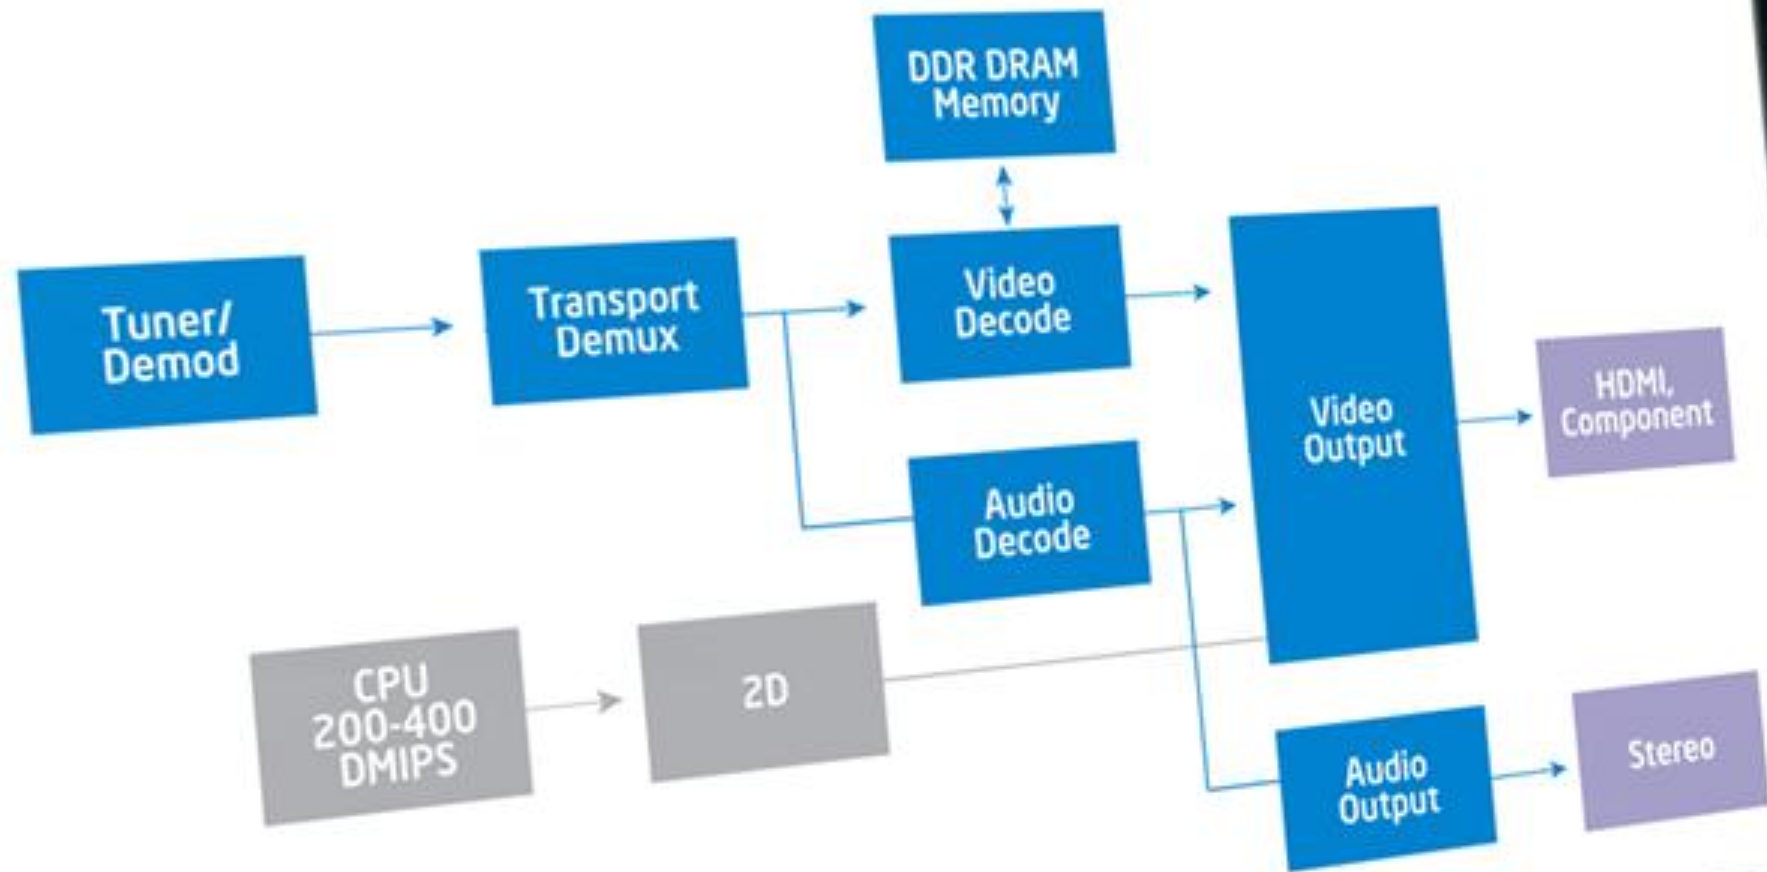

# Suri Medapati

Principal Engineer  
and Architect  
Digital Home Group

Play  
Intel for consumers

cable

TV Listings  
9:08pm

TELE  
LIST

Terminal  
9-9:30p

A story about a man who deserve more attention than life. Soon, he found himself trapped in terminal.