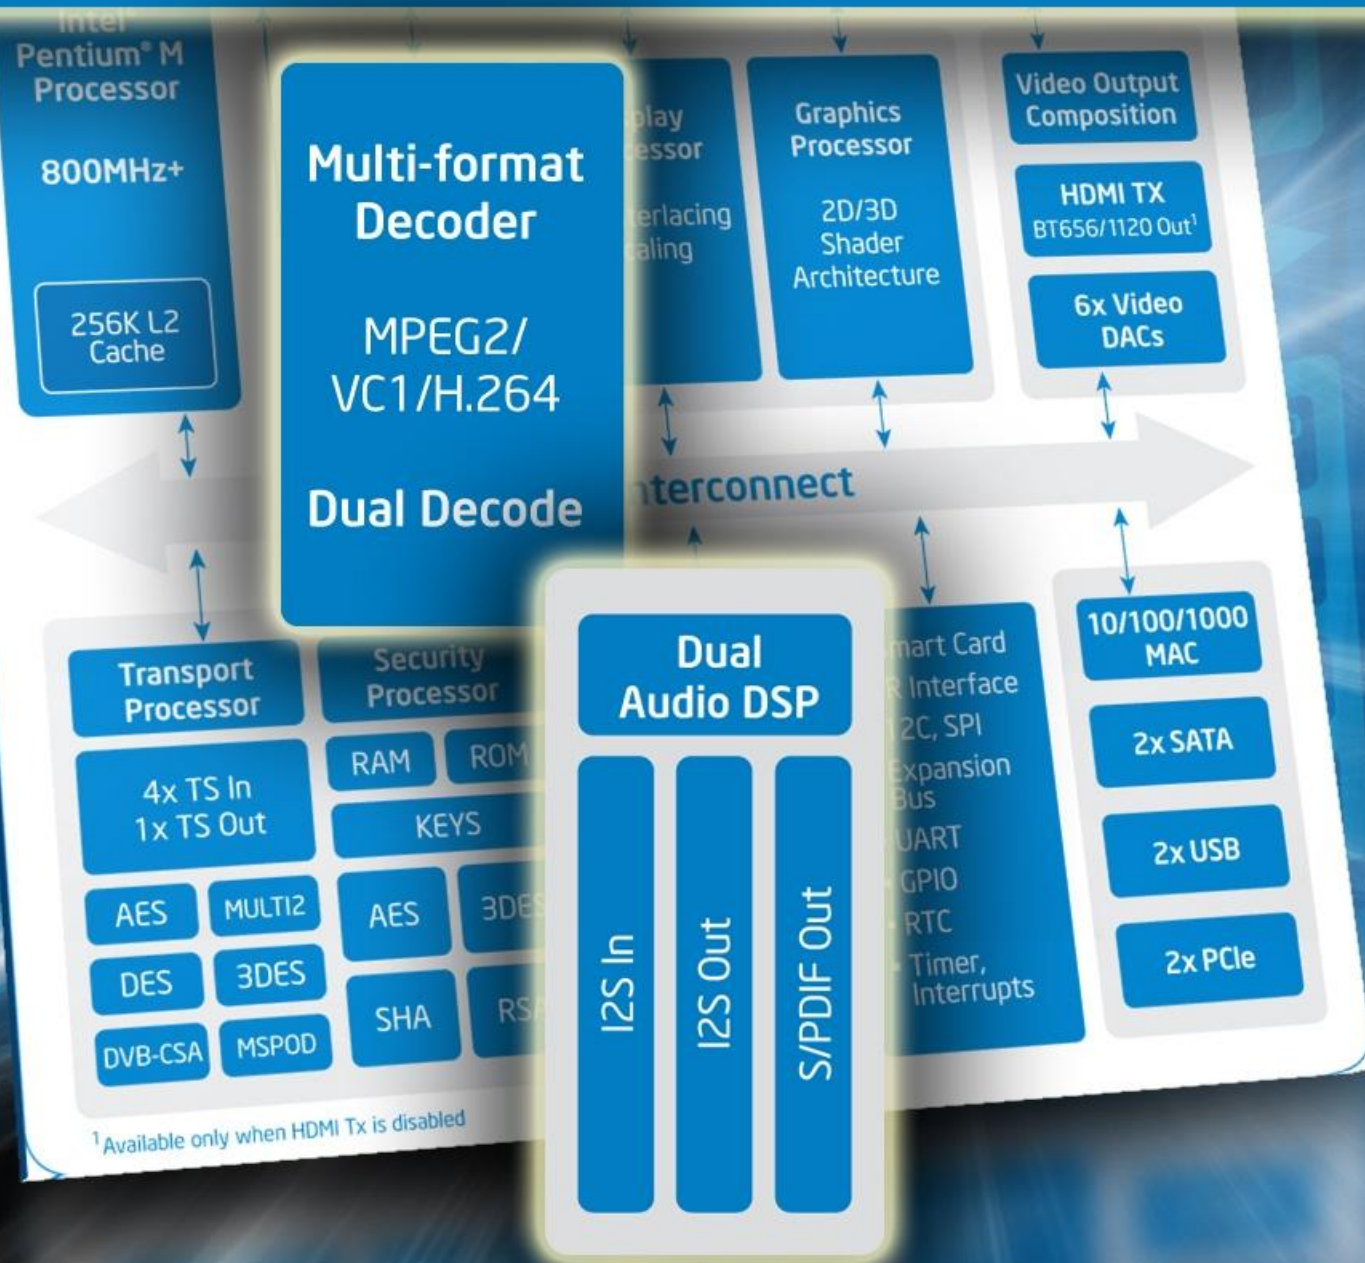

# Suri Medapati

Principal Engineer  
and Architect  
Digital Home Group

Play  
Intel for consumers

cable

TV Listings  
9:08pm

TELE  
LIST

Terminal  
9-9:30p

A story about a man who deserve more attention than life. Soon, he found himself trapped in terminal.

## 3 Channel Multi-Port DDR2 Controller