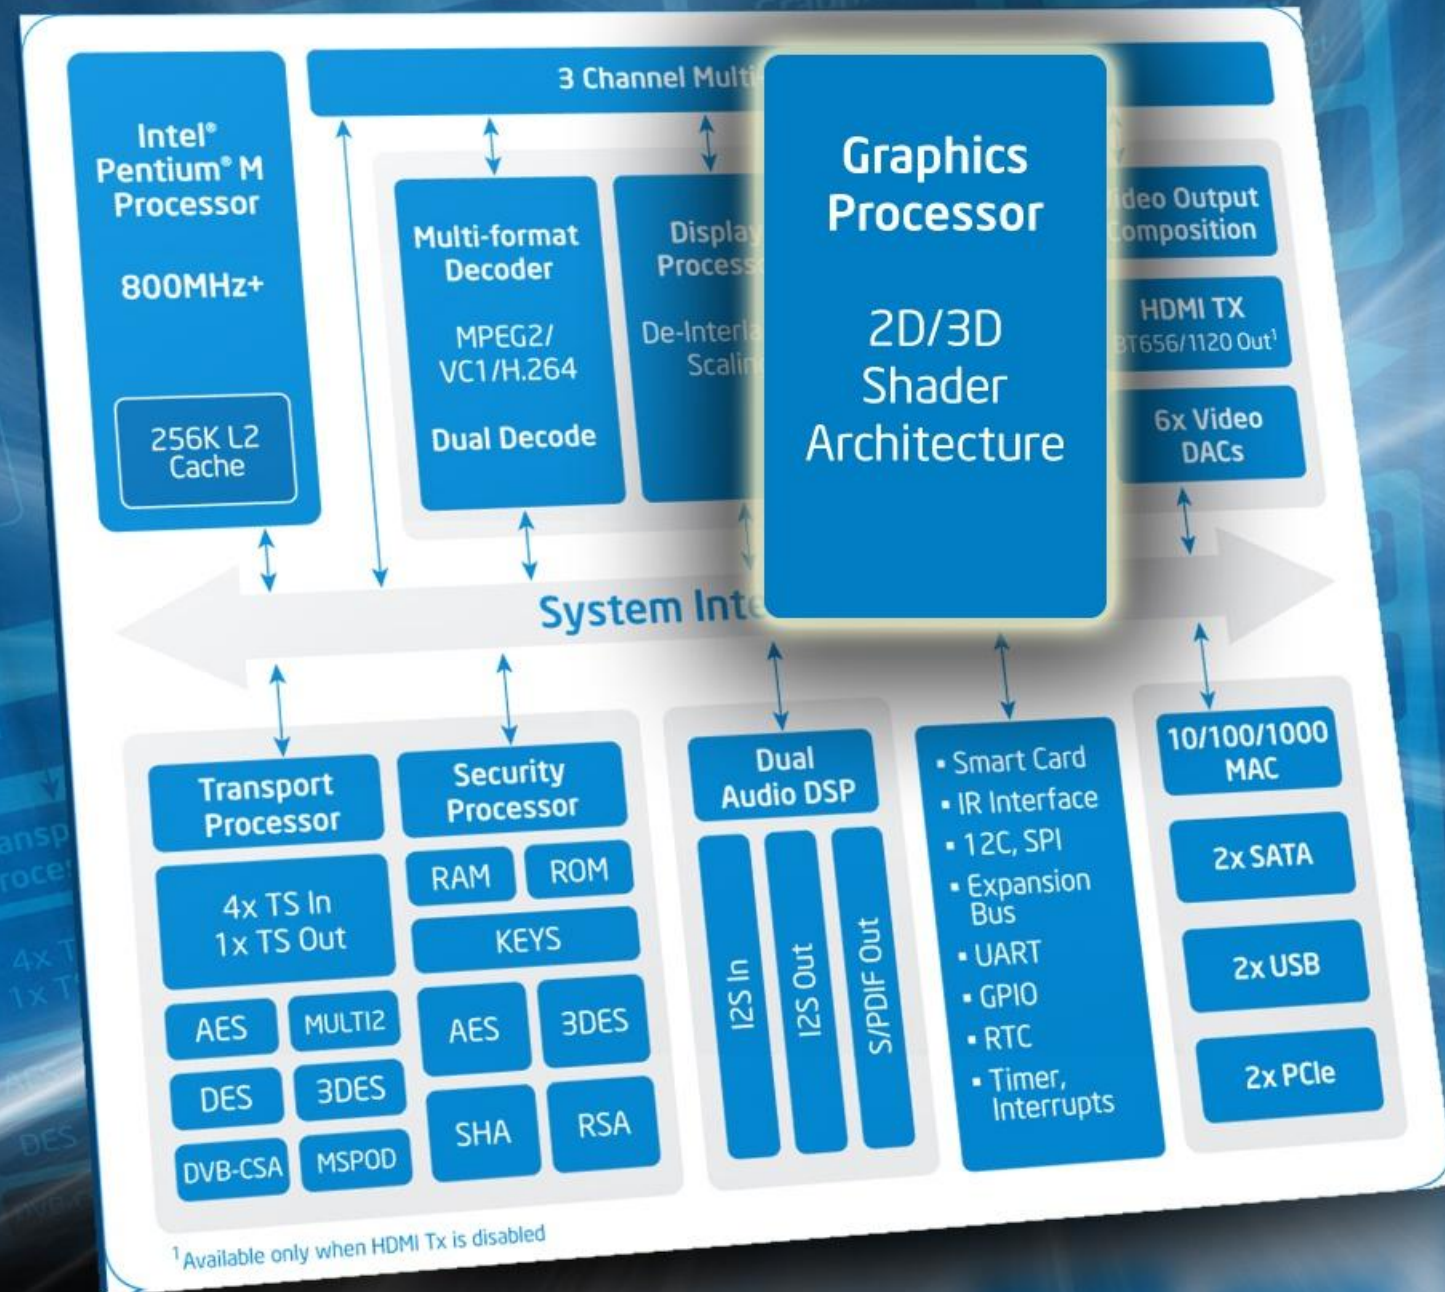

¹ Available only when HDMI Tx is disabled

Intel Media Processor CE3100 Block Diagram