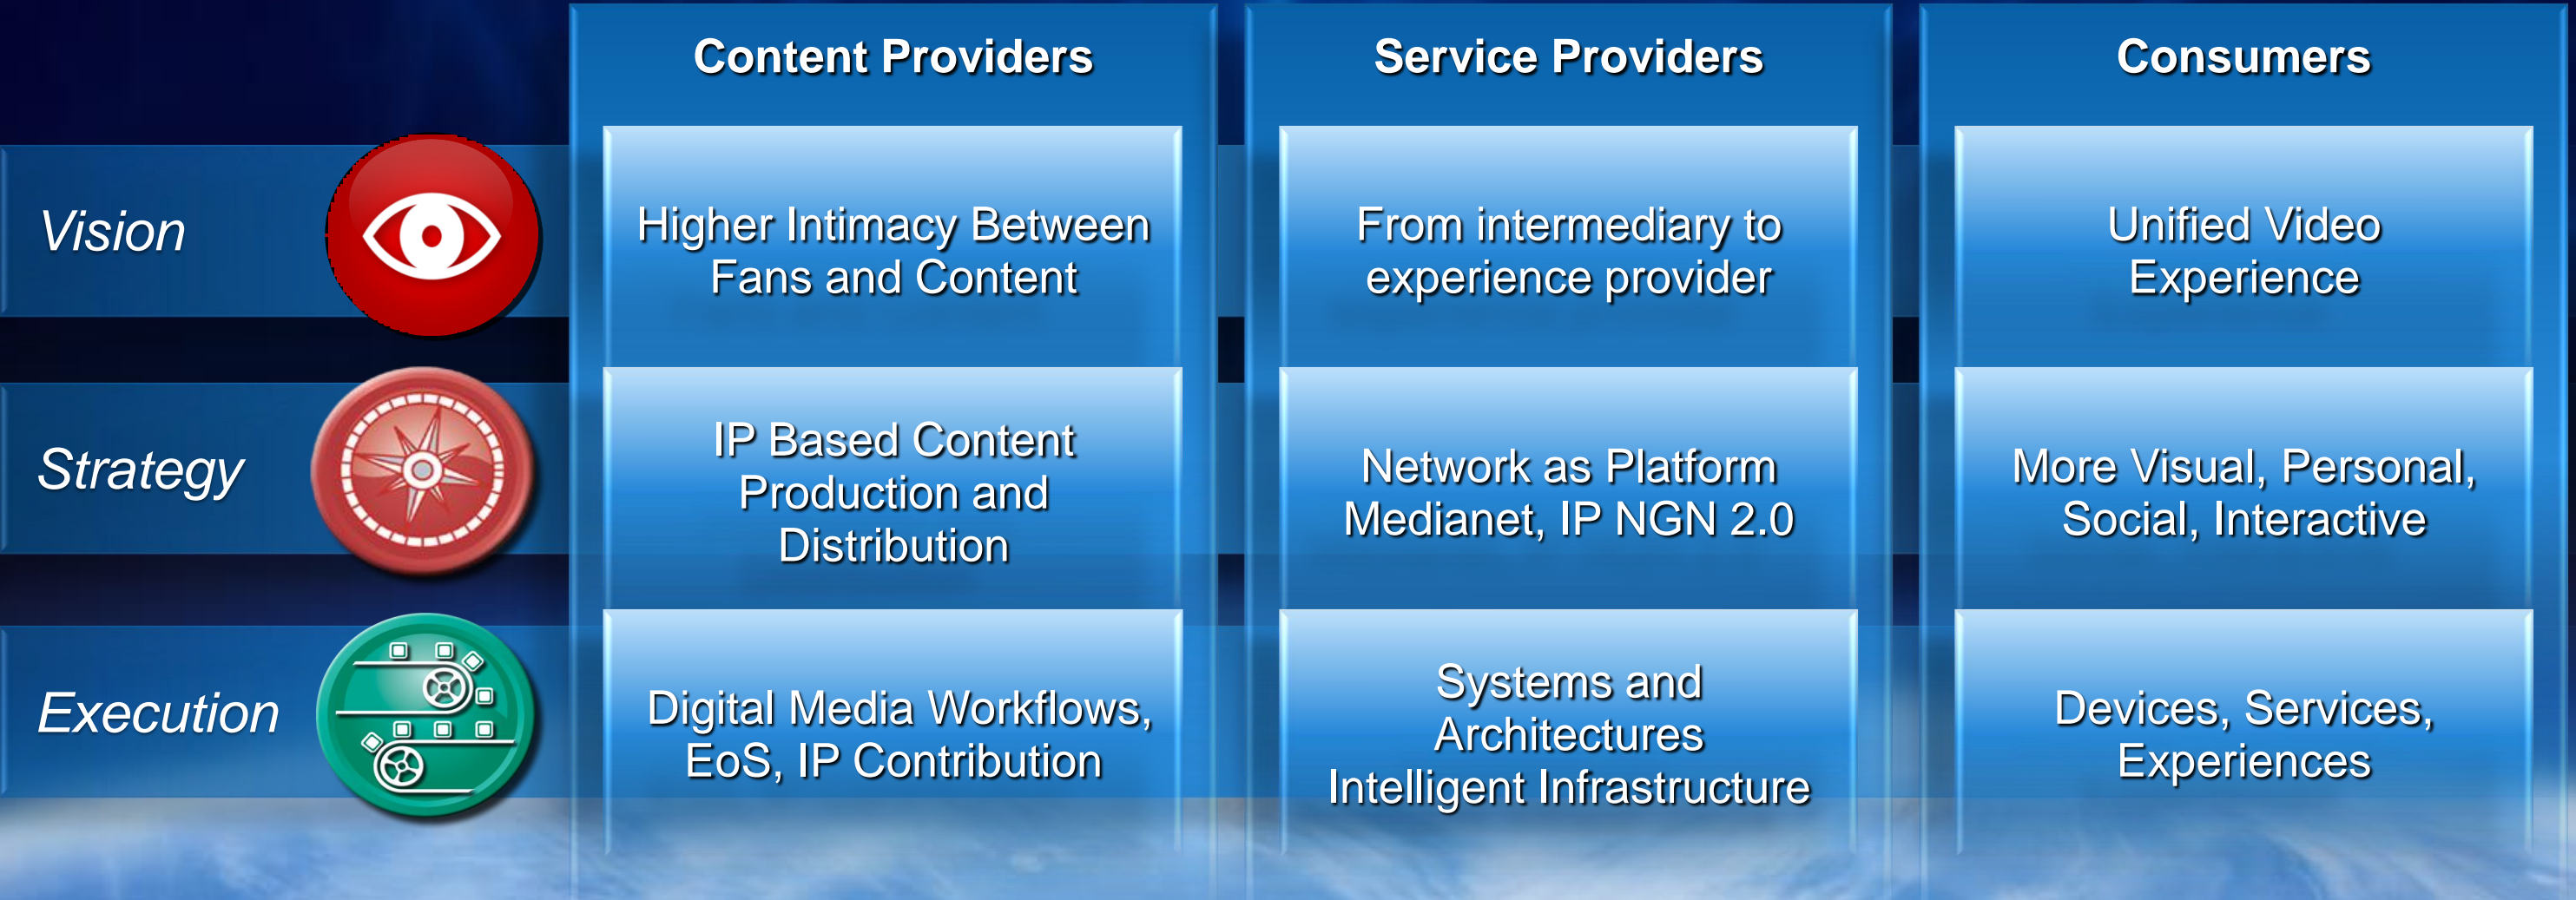

# Medianet Creates New Value Across the Ecosystem, and Cisco Technology, Solutions, and Services Accelerate this Evolution

Content Providers

Service Providers

Consumers

# Cisco Powers IP Video Transformation

**IDF2009**  
INTEL DEVELOPER FORUM

open  
screen  
project

[HOME](#) [ABOUT](#) [PARTNERS](#) [DEVELOPERS](#) [NEWS](#) [CONTACT](#)

### Singular experience, multiple devices

The Open Screen Project is an industry-wide initiative, led by Adobe and backed by other industry leaders who all share one clear vision: **Enable consumers to engage with rich Internet experiences seamlessly across any device, anywhere.** Explore these videos and see what's possible.

The Open Screen Project is an industry-wide initiative, led by Adobe and backed by other industry leaders who all share one clear vision: **Enable consumers to engage with rich Internet experiences seamlessly across any device, anywhere.** Explore these videos and see what's possible.