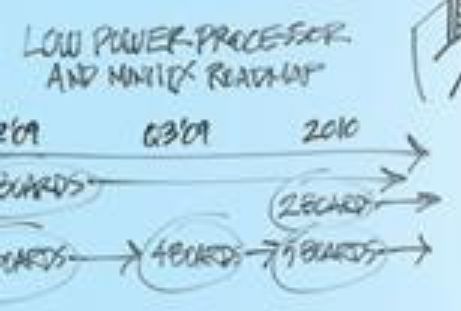

**2005**

- 5.1M BOPS
- 8 RACKS
- 126 SERVERS
- 240 SQ FT
- 48 KW

**2009**

- 5.1M BOPS
- 1 RACK
- 17 SERVERS
- 40 SQ FT
- 6 KW

**THE BOTTOM LINE**

- FLOOR SPACE 83%
- ENERGY COSTS 87%
- ENERGY SAVINGS \$5K