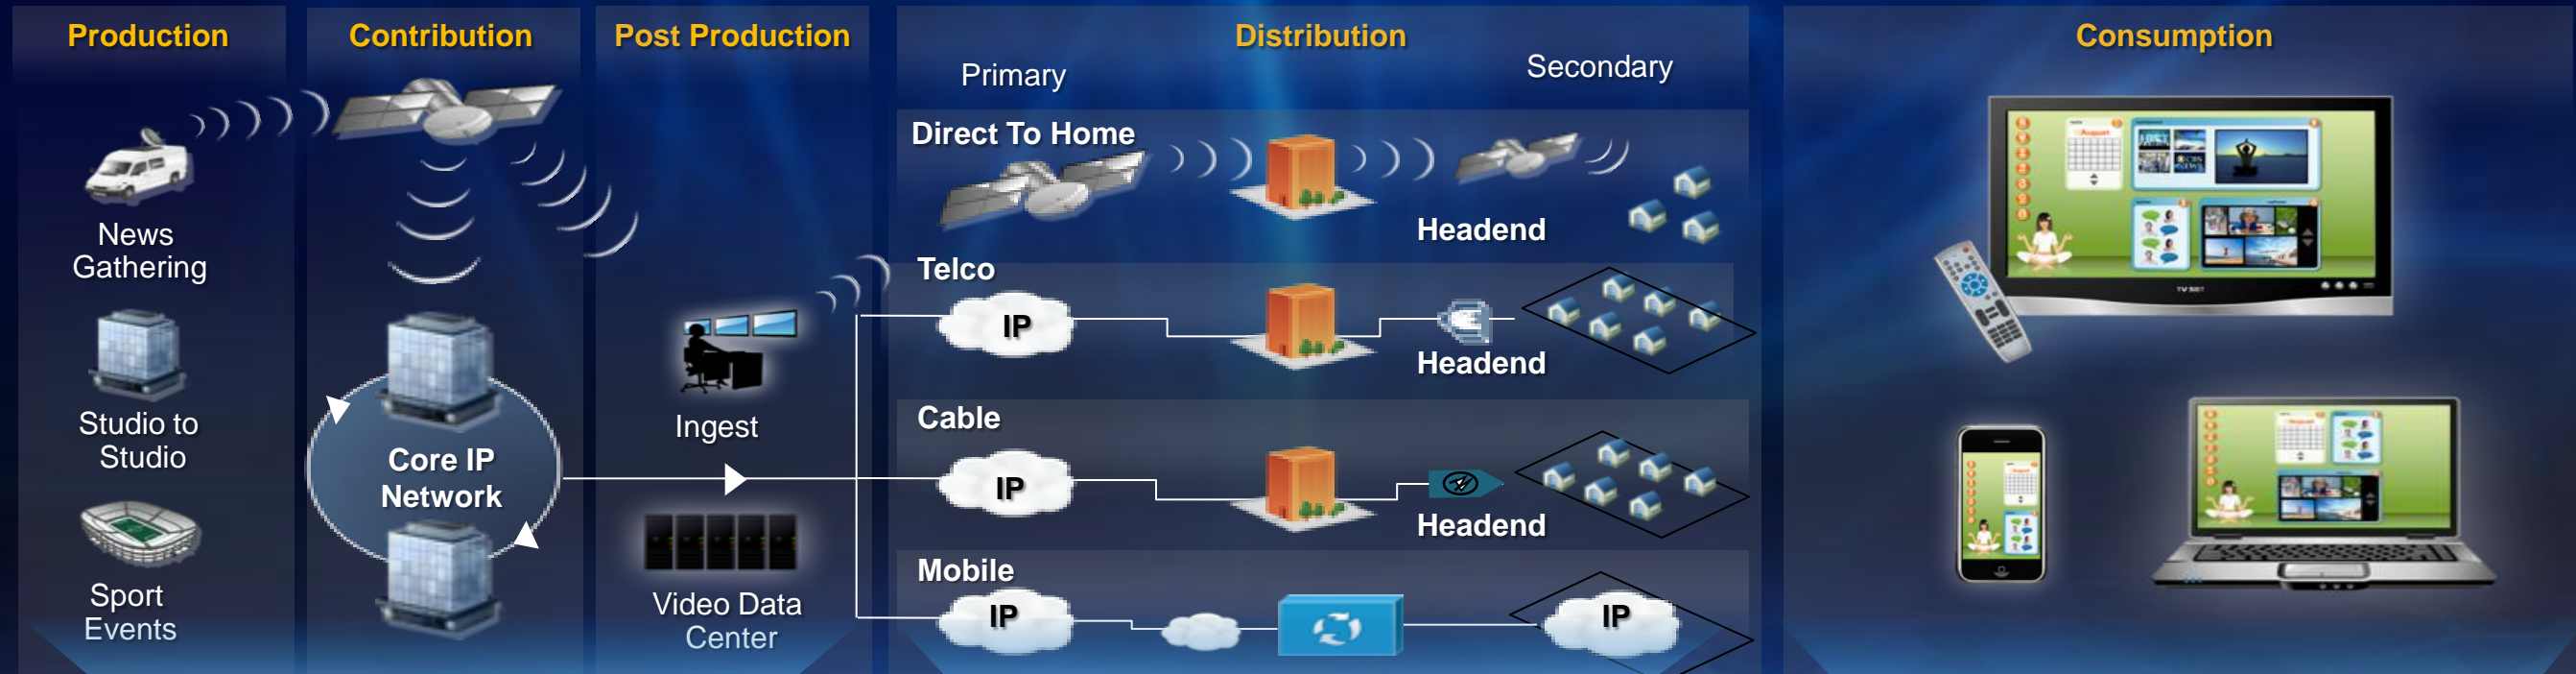

# Medianet Creates New Value Across the Ecosystem, and Cisco Technology, Solutions, and Services Accelerate this Evolution

Content Providers

Service Providers

Consumers

### Singular experience, multiple devices

The Open Screen Project is an industry-wide initiative, led by Adobe and backed by other industry leaders who all share one clear vision: **Enable consumers to engage with rich Internet experiences seamlessly across any device, anywhere.** Explore these videos and see what's possible.