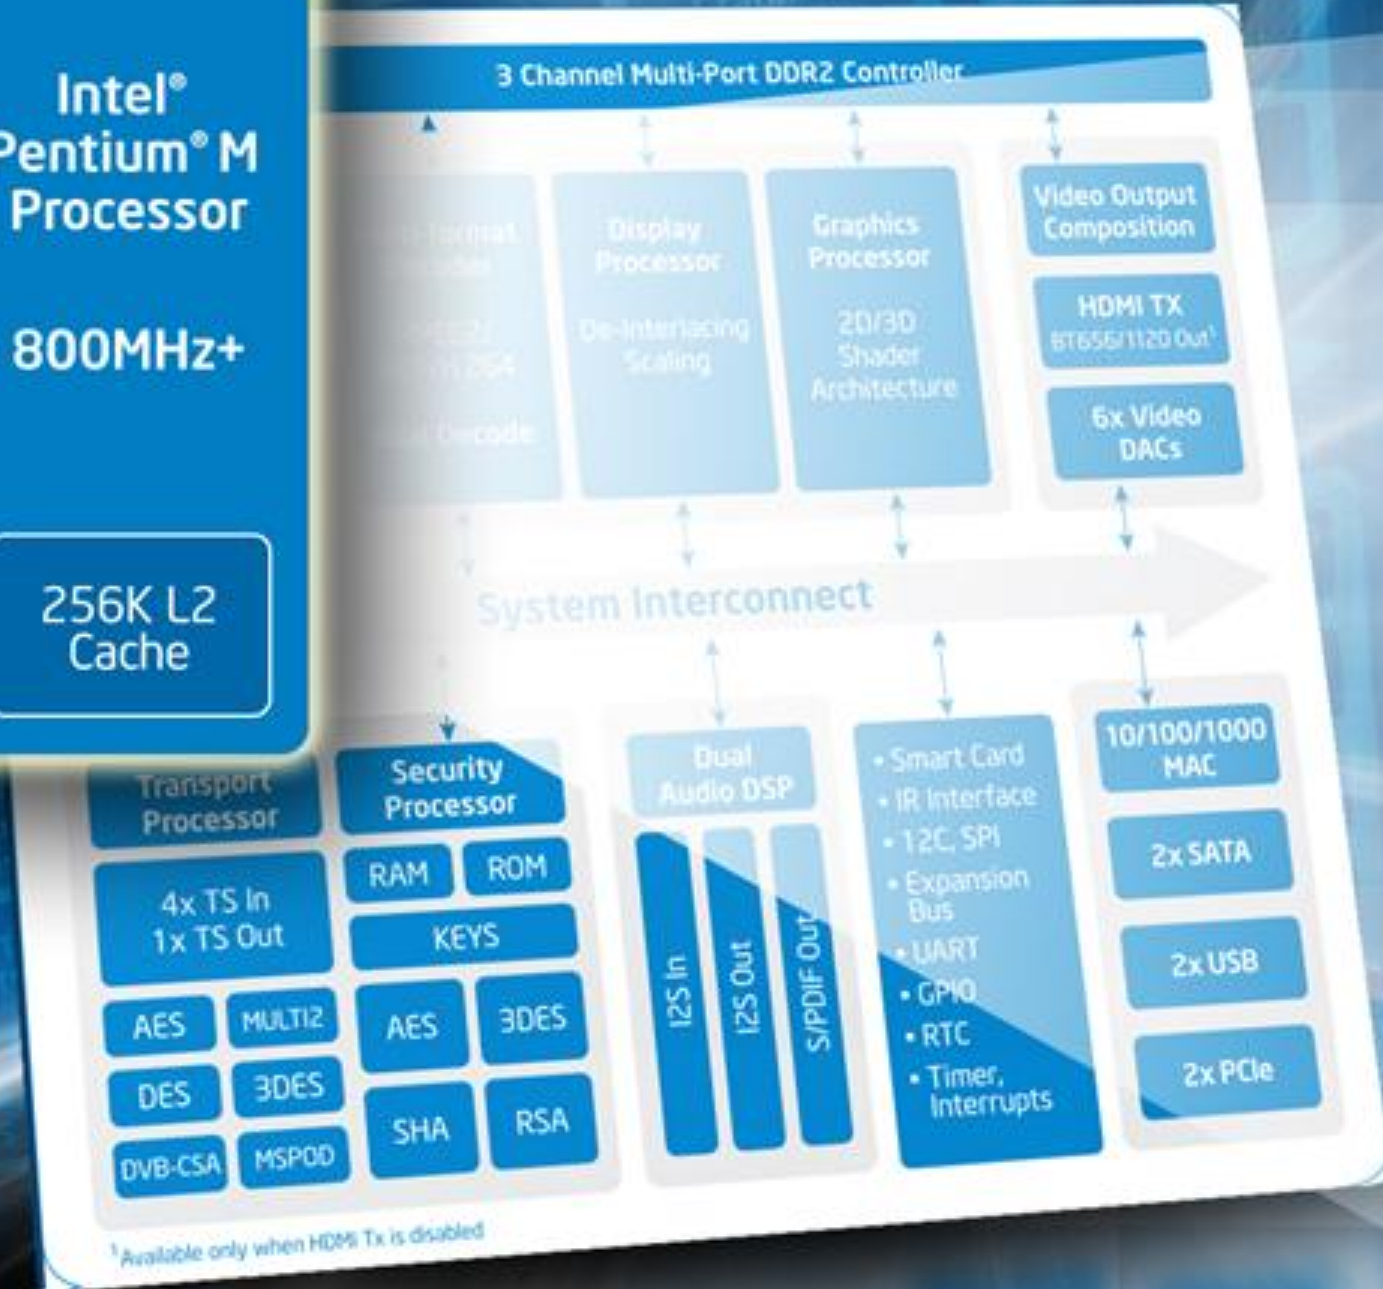

Intel®
Pentium® M
Processor

800MHz+

256K L2
Cache

GET YOUR GAME ON
with new Dell® XPS & Alienware™ laptops!

INTEL® CORE™ i7 920XM 2.0GHZ PROCESSOR
1GB NVIDIA GEFORCE® GTX 260M GRAPHICS CARD

VIEW AD
SHARE
EMAIL M
CUSTOM

IDF2009
INTEL DEVELOPER FORUM

YOU MIGHT ALSO LIKE
NUMB3RS
FRIDAY 10|9c

WATCH NOW
SAVE FOR LATER
IGNORE