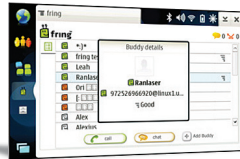

# MID Demos at Mobile World Congress have been provided by

Axel Mobile TV is the total TV software solution for all mobile devices. It includes efficient DVB-H middleware, easy to modify UI Client and third party codecs, players and drivers.

Comverse is a provider of software and systems, enabling network-based messaging and content value-added services, converged billing and IP communication.

Some of the most popular Gameloft games now on netbooks and MIDs with amazing graphics and rich gameplay.

Fring® is a mobile internet service & community that lets you interact with your social networks on-the-go, see the presence status of your buddies, chat with them, exchange files and make IP-calls over your device's internet connection.