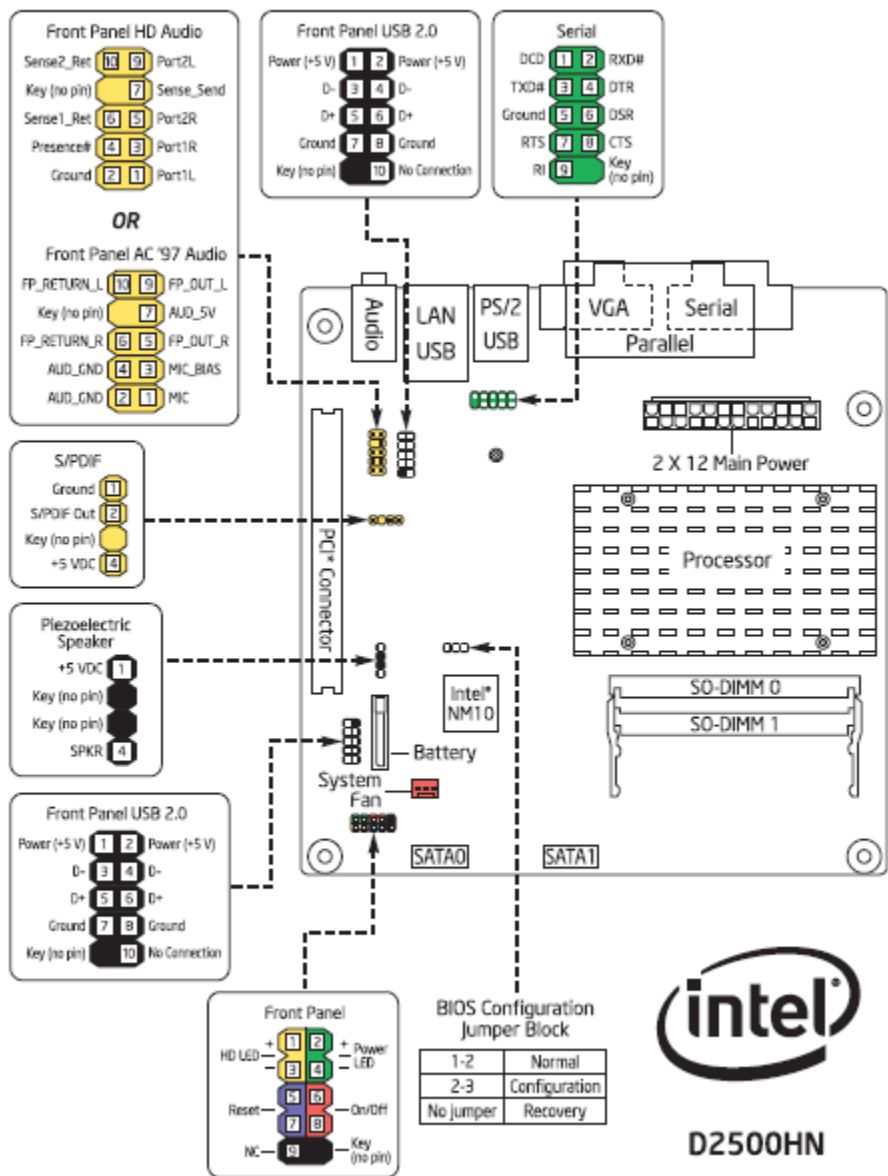

G34918-001

Attach this label near the back panel connectors.

Attach this label to the inside surface of the chassis.

CAUTION
 Risk of explosion if the battery is replaced with an incorrect type. Batteries should be recycled where possible. Disposal of used batteries must be in accordance with local environmental regulations.