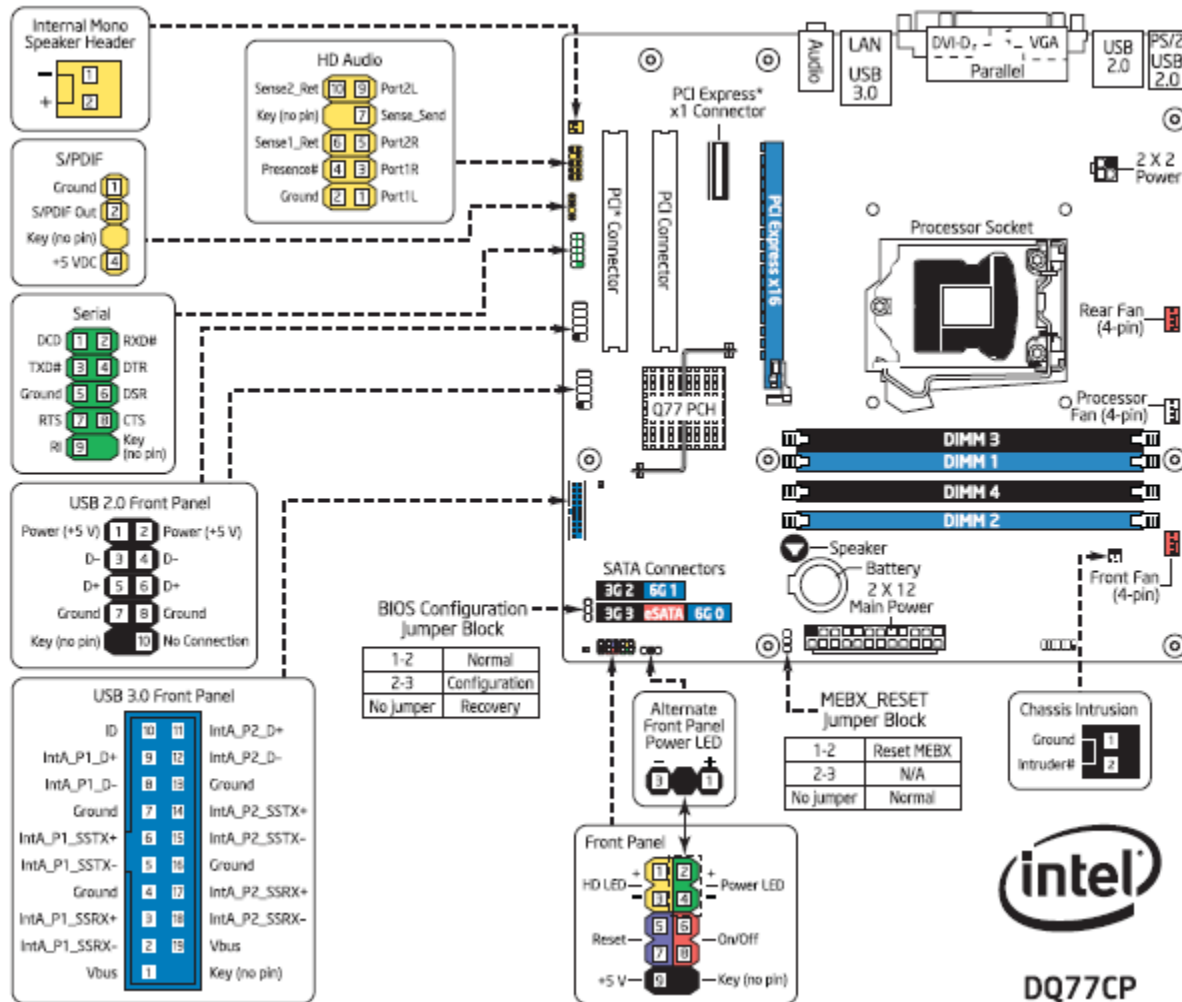

DQ77CP

CAUTION

Risk of explosion if the battery is replaced with an incorrect type. Batteries should be recycled where possible. Disposal of used batteries must be in accordance with local environmental regulations.