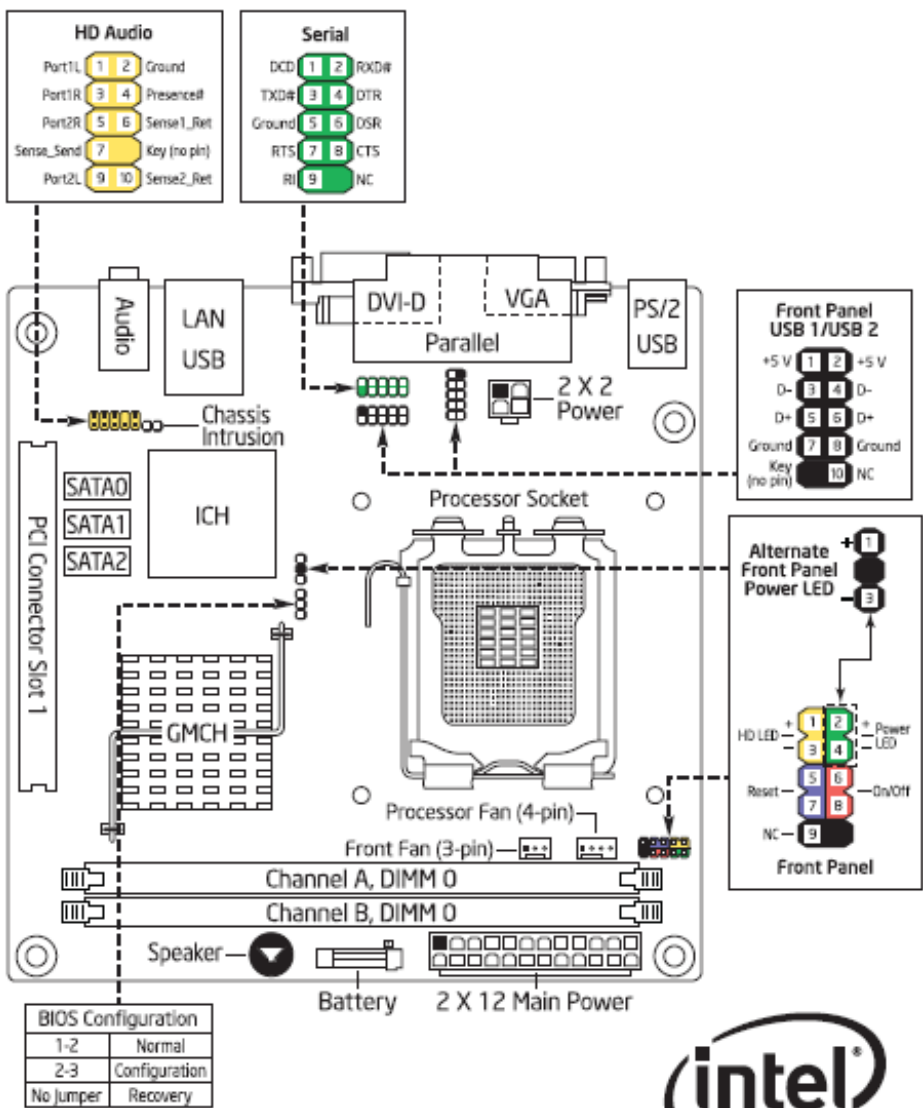

Attach this label near the back panel connectors.

Attach this label to the inside surface of the chassis.

DG41AN

Copyright\* 2010, Intel Corporation. All rights reserved.  
 \*Other names and brands may be claimed as the property of others.