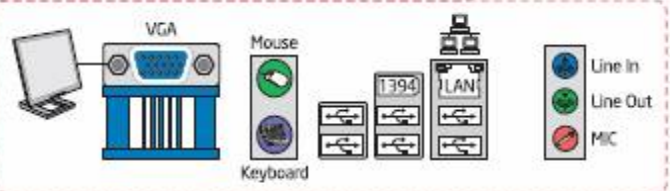

DG965MS

CAUTION

Risk of explosion if the battery is replaced with an incorrect type. Batteries should be recycled where possible. Disposal of used batteries must be in accordance with local environmental regulations.

Attach this label near the back panel connectors.
Attach this label to the inside surface of the chassis.

D55055-001

*Other names and brands may be claimed as the property of others. Copyright © 2005, Intel Corporation. All rights reserved.