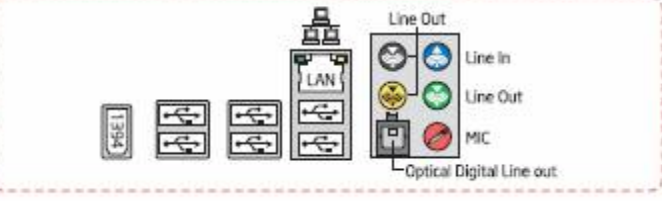

**CAUTION**

Risk of explosion if the battery is replaced with an incorrect type. Batteries should be recycled where possible. Disposal of used batteries must be in accordance with local environmental regulations.

Attach this label near the back panel connectors.

Attach this label to the inside surface of the chassis.

D87463-001

\*Other names and brands may be claimed as the property of others. Copyright © 2007, Intel Corporation. All rights reserved.