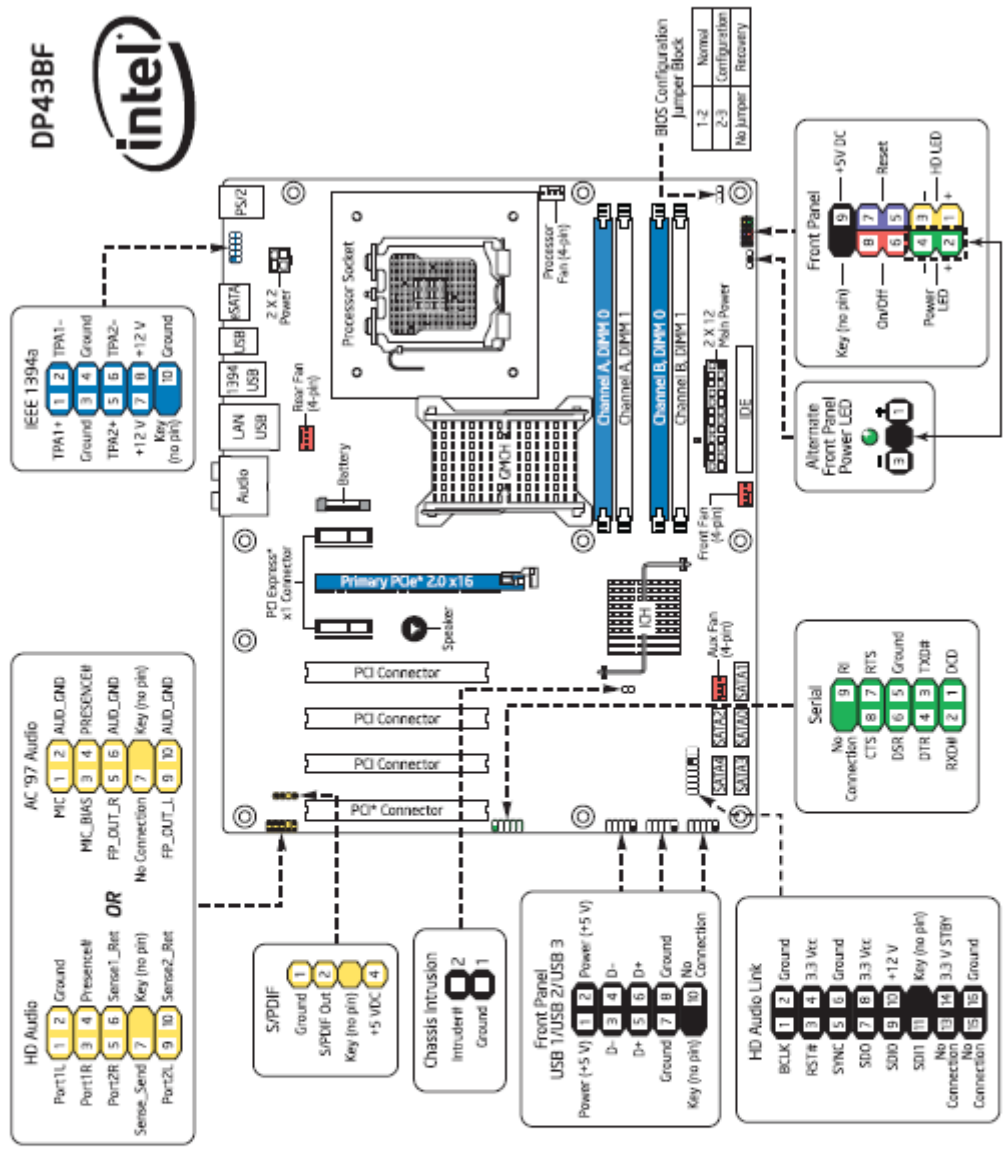

DP43BF

**CAUTION**

Risk of explosion if the battery is replaced with an incorrect type. Batteries should be recycled where possible. Disposal of used batteries must be in accordance with local environmental regulations.

Attach this label to the inside surface of the chassis.

\*Other names and brands may be claimed as the property of others. Copyright © 2010, Intel Corporation. All rights reserved.