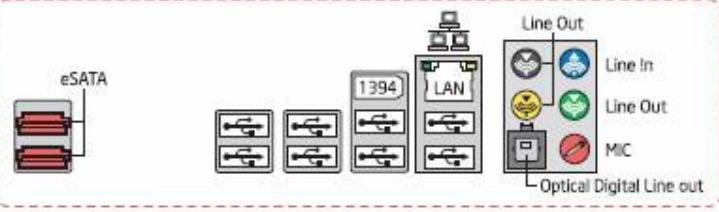

DX48BT2

CAUTION
 Risk of explosion if the battery is replaced with an incorrect type. Batteries should be recycled where possible. Disposal of used batteries must be in accordance with local environmental regulations.

Attach this label to the inside surface of the chassis.

Attach this label near the back panel connectors.

*Other names and brands may be claimed as the property of others. Copyright © 2007, Intel Corporation. All rights reserved.