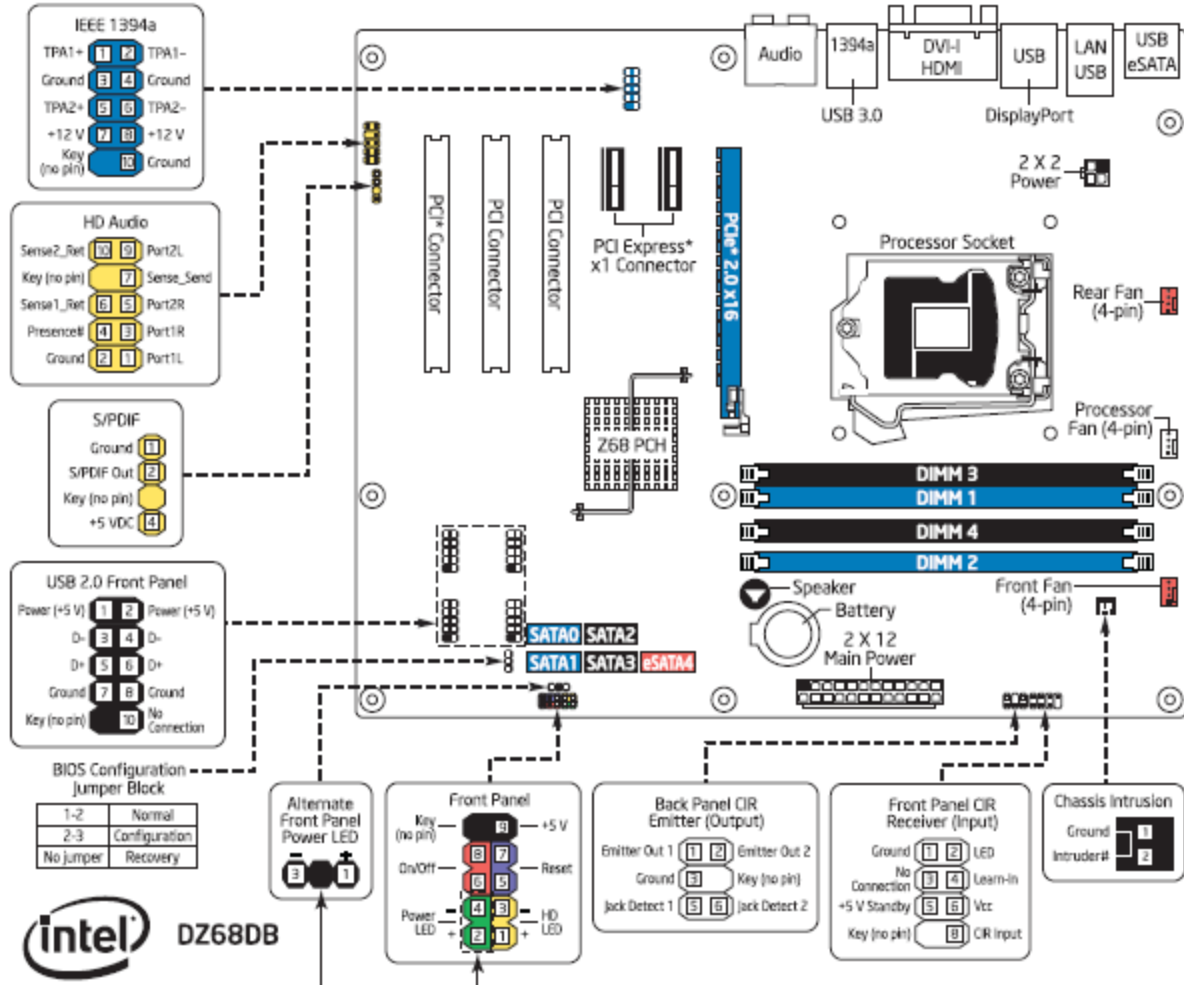

Attach this label near the back panel connectors.

Attach this label to the inside surface of the chassis.

CAUTION
 Risk of explosion if the battery is replaced with an incorrect type. Batteries should be recycled where possible. Disposal of used batteries must be in accordance with local environmental regulations.