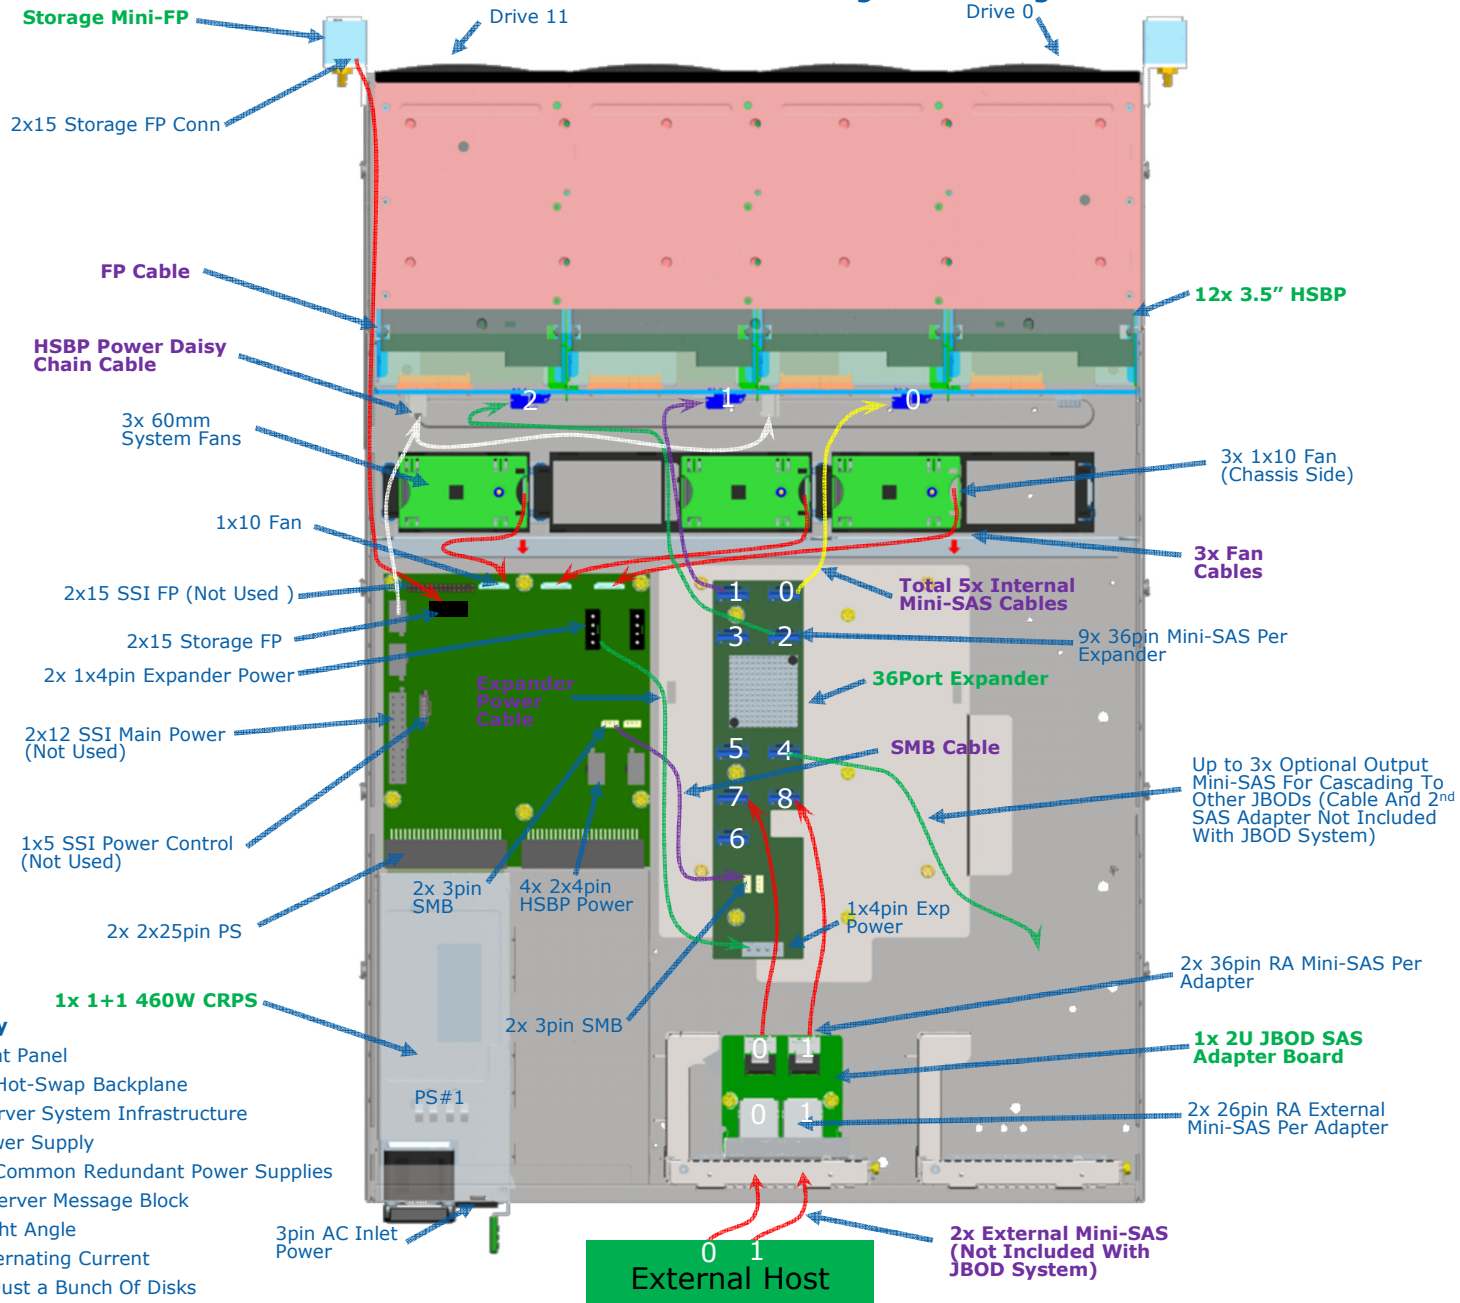

# 12x 3.5" Disk Drive Interconnect Diagram – Single SAS Domain

## Glossary

- FP - Front Panel
- HSBP - Hot-Swap Backplane
- SSI - Server System Infrastructure
- PS - Power Supply
- CRPS - Common Redundant Power Supplies
- SMB - Server Message Block
- RA - Right Angle
- AC - Alternating Current
- JBOD - Just a Bunch Of Disks