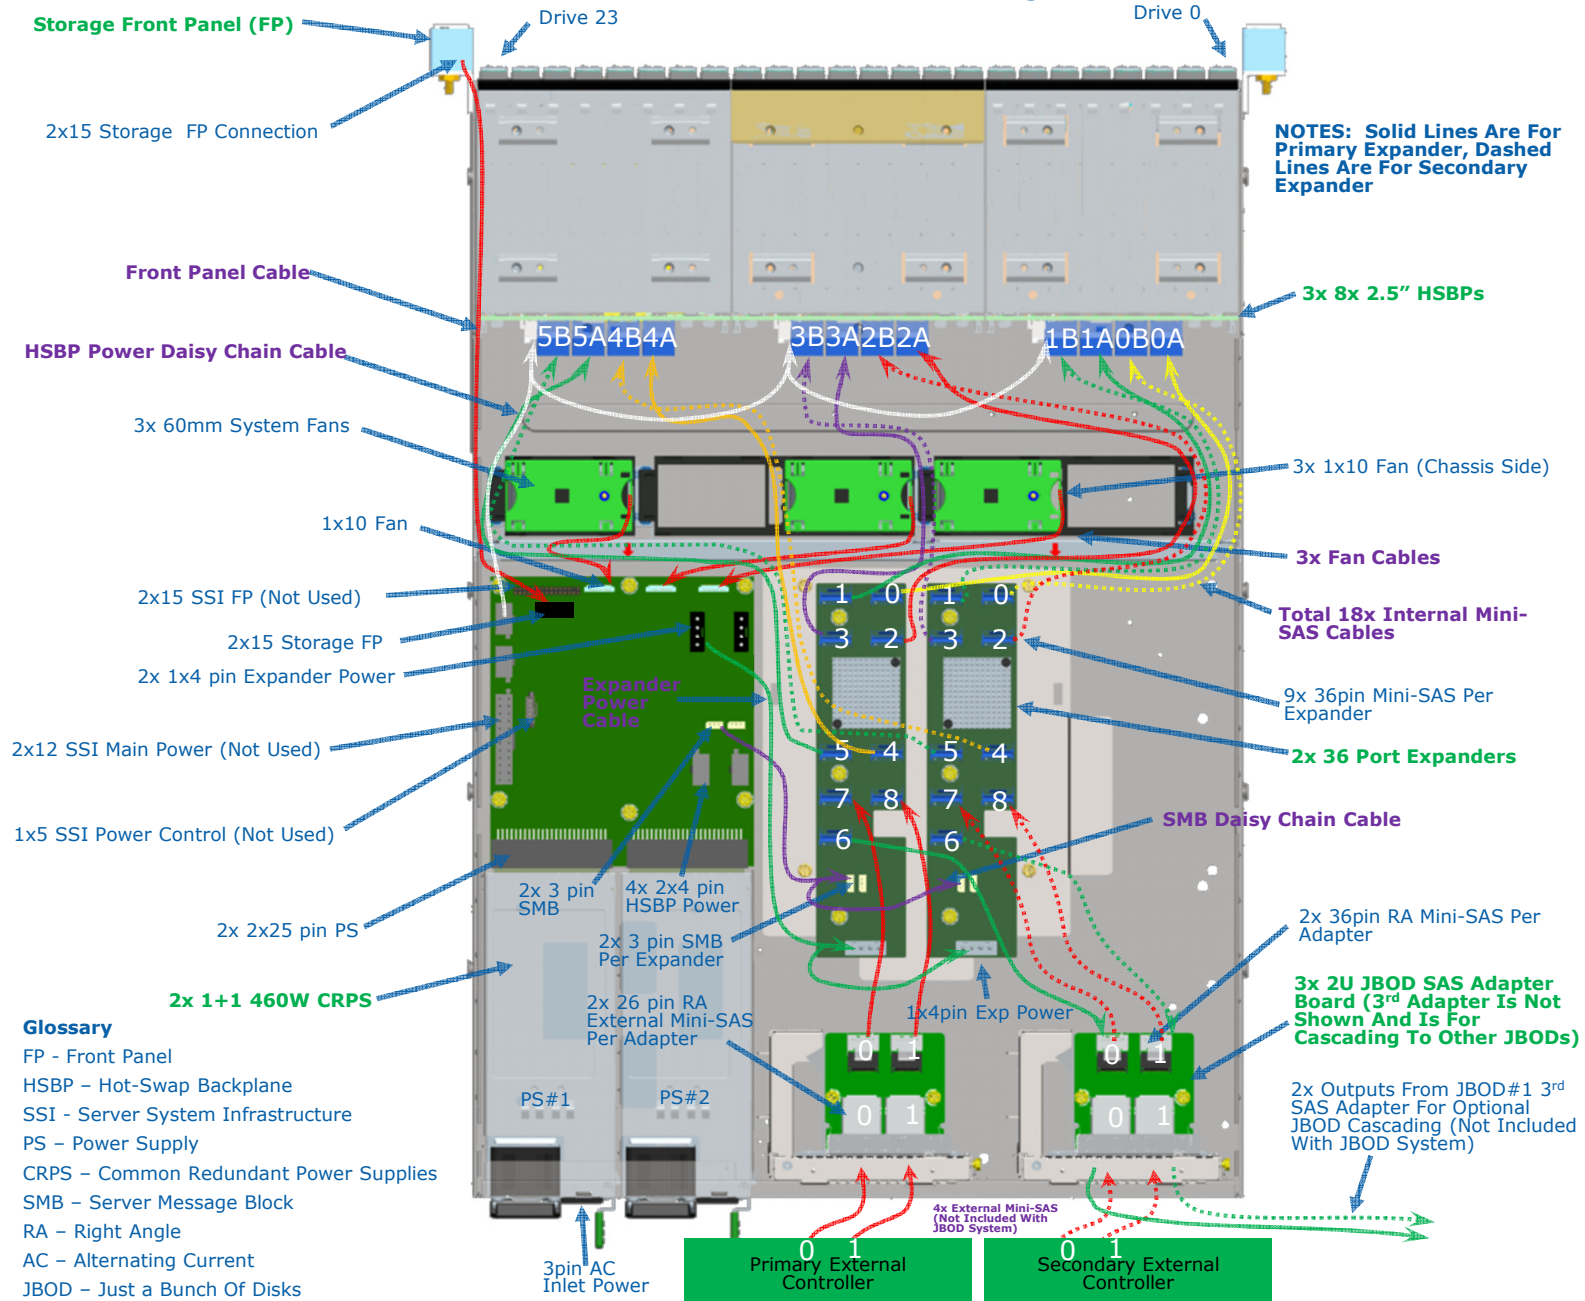

JBOD 24x 2.5" Disk Drive Interconnect Diagram – Dual SAS Domain

Glossary

- FP - Front Panel
- HSBP - Hot-Swap Backplane
- SSI - Server System Infrastructure
- PS - Power Supply
- CRPS - Common Redundant Power Supplies
- SMB - Server Message Block
- RA - Right Angle
- AC - Alternating Current
- JBOD - Just a Bunch Of Disks